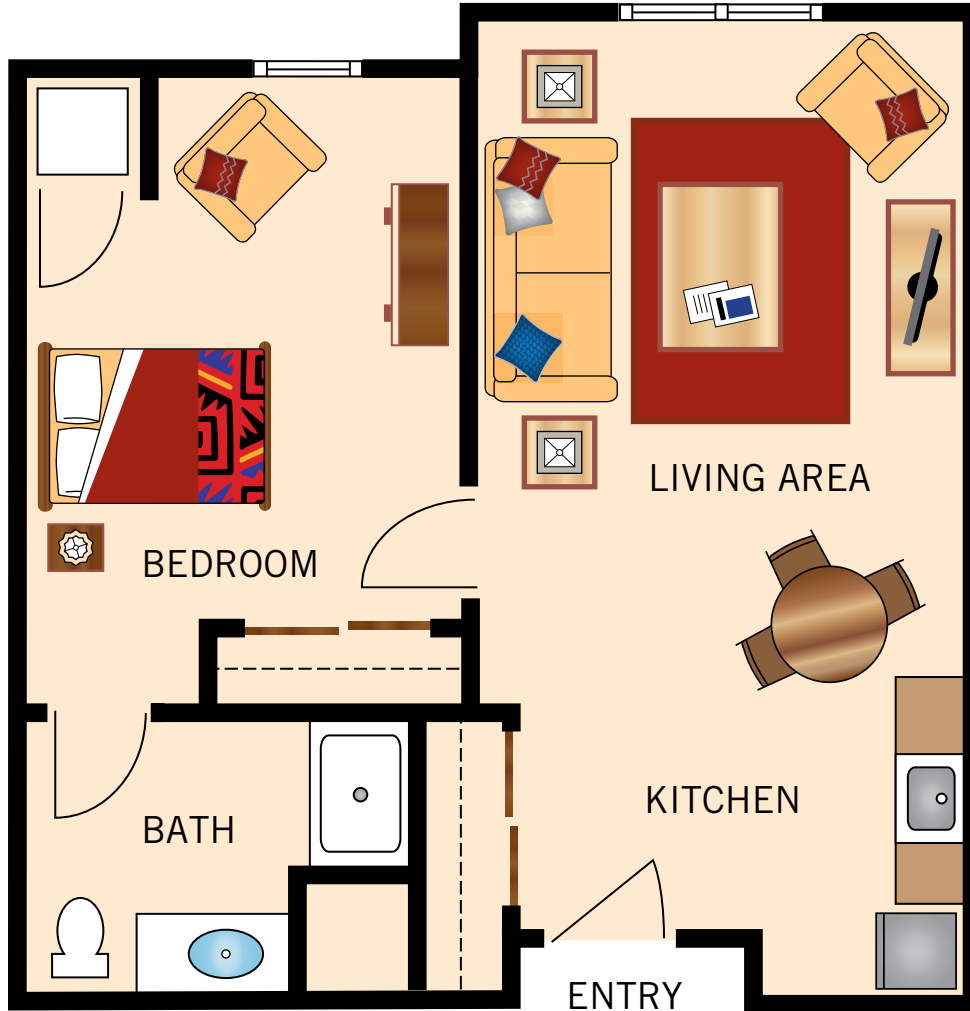

ABBEY I
ONE BEDROOM ONE BATH
600 Square Feet

Floor plans are not to scale and are shown for comparative purposes only.
Actual apartment floor plans may have minor variations.

ABBAY II
ONE BEDROOM ONE BATH
615 Square Feet

Floor plans are not to scale and are shown for comparative purposes only.
Actual apartment floor plans may have minor variations.

WOODBURY
ONE BEDROOM ONE BATH
675 Square Feet

Floor plans are not to scale and are shown for comparative purposes only.
Actual apartment floor plans may have minor variations.

OXFORD I
TWO BEDROOM TWO BATH
880 Square Feet

Floor plans are not to scale and are shown for comparative purposes only.
Actual apartment floor plans may have minor variations.

OXFORD II
TWO BEDROOM ONE BATH
815 Square Feet

ASHWORTH

TWO BEDROOM TWO BATH

1,025 Square Feet

Floor plans are not to scale and are shown for comparative purposes only.
Actual apartment floor plans may have minor variations.