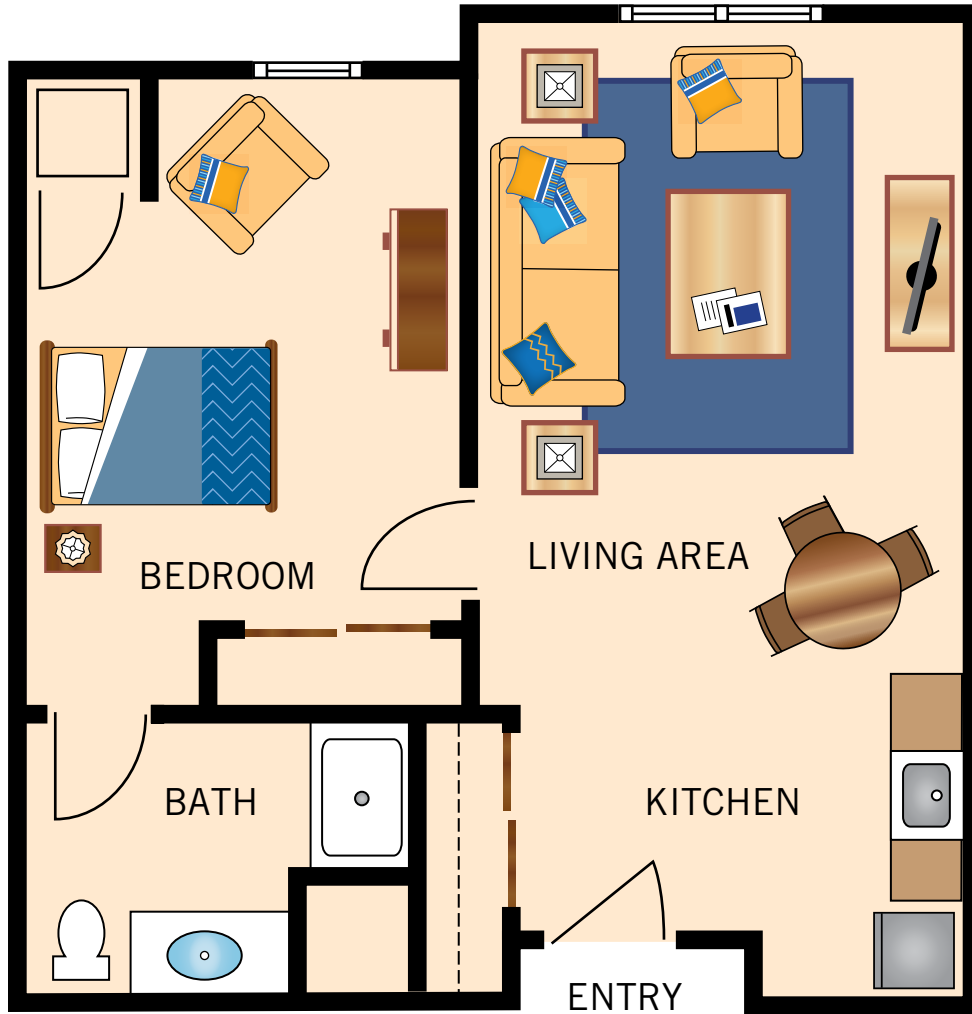

ABBEY I
ONE BEDROOM ONE BATH
600 Square Feet

Floor plans are not to scale and are shown for comparative purposes only.
Actual apartment floor plans may have minor variations.

ABBAY II
ONE BEDROOM ONE BATH
615 Square Feet

Floor plans are not to scale and are shown for comparative purposes only.
Actual apartment floor plans may have minor variations.

WOODBURY
ONE BEDROOM ONE BATH
675 Square Feet

Floor plans are not to scale and are shown for comparative purposes only.
Actual apartment floor plans may have minor variations.

OXFORD I
TWO BEDROOM TWO BATH
880 Square Feet

Floor plans are not to scale and are shown for comparative purposes only.
Actual apartment floor plans may have minor variations.

OXFORD II
TWO BEDROOM ONE BATH
815 Square Feet

ASHWORTH

TWO BEDROOM TWO BATH

1,025 Square Feet

Floor plans are not to scale and are shown for comparative purposes only.
Actual apartment floor plans may have minor variations.