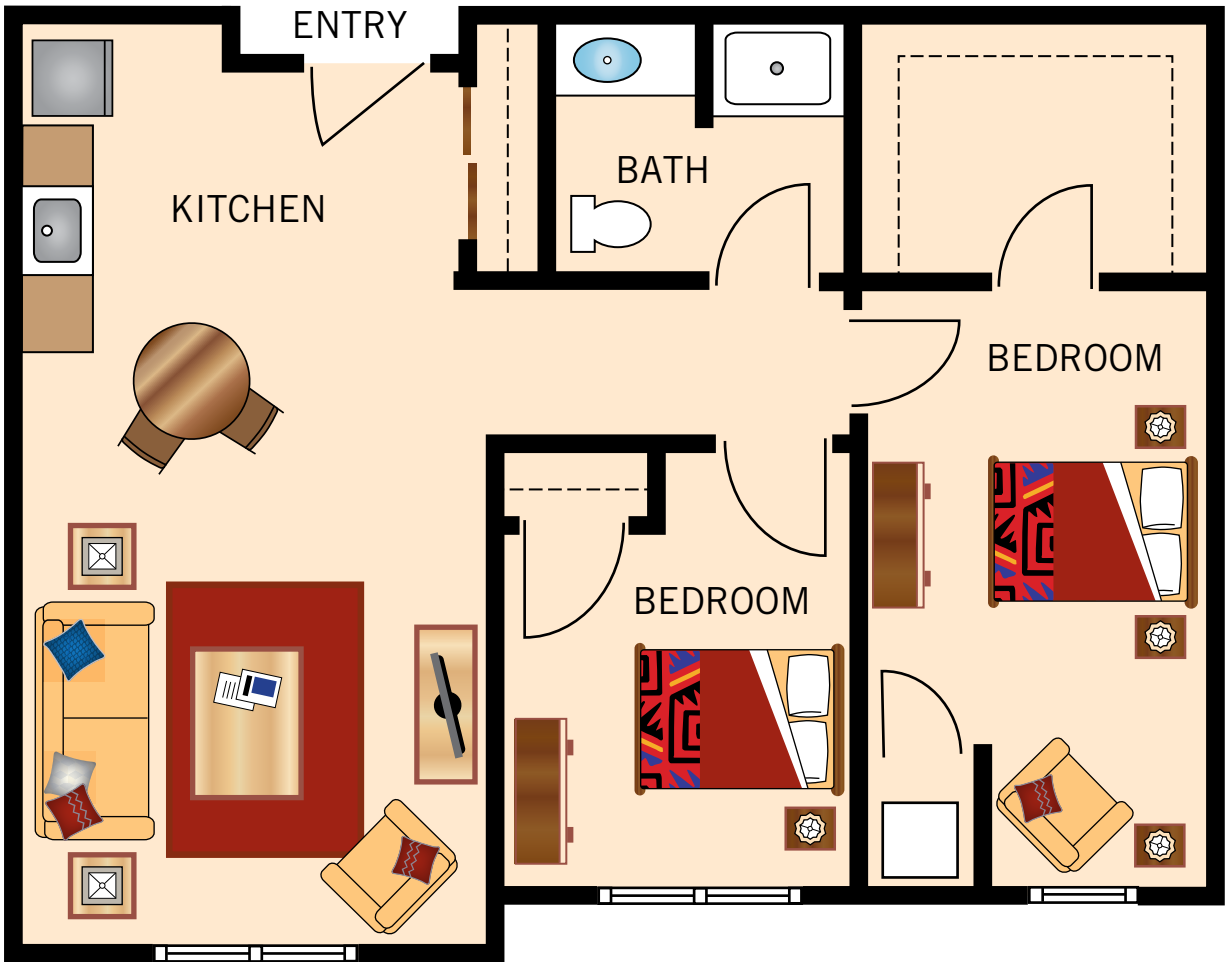

ABBEY I
ONE BEDROOM ONE BATH
600 Square Feet

Floor plans are not to scale and are shown for comparative purposes only.
Actual apartment floor plans may have minor variations.

ABBAY II
ONE BEDROOM ONE BATH
615 Square Feet

Floor plans are not to scale and are shown for comparative purposes only.
Actual apartment floor plans may have minor variations.

WOODBURY
ONE BEDROOM ONE BATH
675 Square Feet

Floor plans are not to scale and are shown for comparative purposes only.
Actual apartment floor plans may have minor variations.

OXFORD I
TWO BEDROOM TWO BATH
880 Square Feet

Floor plans are not to scale and are shown for comparative purposes only.
Actual apartment floor plans may have minor variations.

OXFORD II
TWO BEDROOM ONE BATH
815 Square Feet

ASHWORTH

TWO BEDROOM TWO BATH

1,025 Square Feet

Floor plans are not to scale and are shown for comparative purposes only.
Actual apartment floor plans may have minor variations.