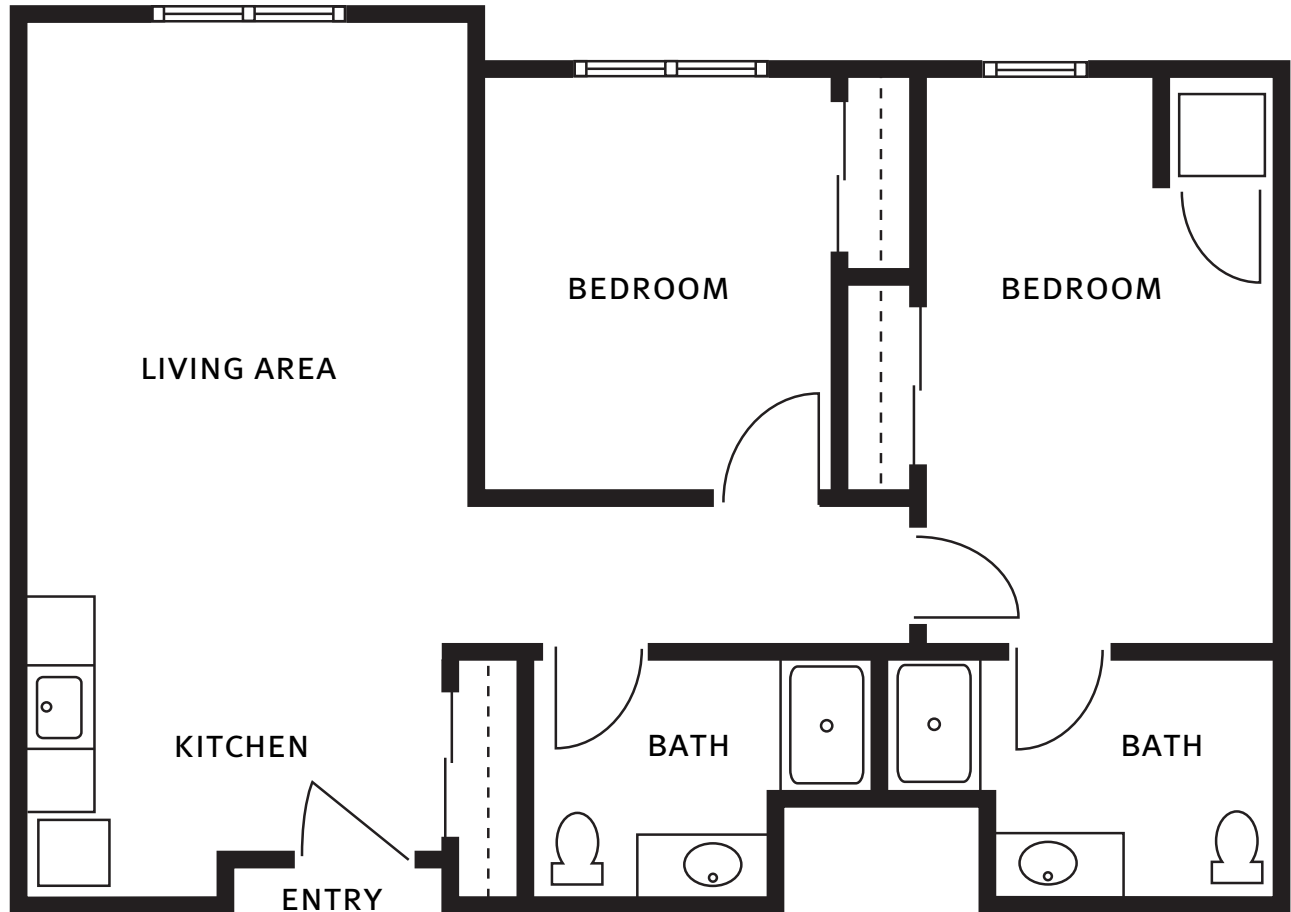

ABBEY I
ONE BEDROOM ONE BATH
600 Square Feet

Floor plans are not to scale and are shown for comparative purposes only.
Actual apartment floor plans may have minor variations.

ABBHEY II
ONE BEDROOM ONE BATH
615 Square Feet

Floor plans are not to scale and are shown for comparative purposes only.
Actual apartment floor plans may have minor variations.

WOODBURY
ONE BEDROOM ONE BATH
675 Square Feet

Floor plans are not to scale and are shown for comparative purposes only.
Actual apartment floor plans may have minor variations.

OXFORD I
TWO BEDROOM TWO BATH
880 Square Feet

Floor plans are not to scale and are shown for comparative purposes only.
Actual apartment floor plans may have minor variations.

OXFORD II
TWO BEDROOM ONE BATH
815 Square Feet

ASHWORTH
TWO BEDROOM TWO BATH
1,025 Square Feet

Floor plans are not to scale and are shown for comparative purposes only.
Actual apartment floor plans may have minor variations.