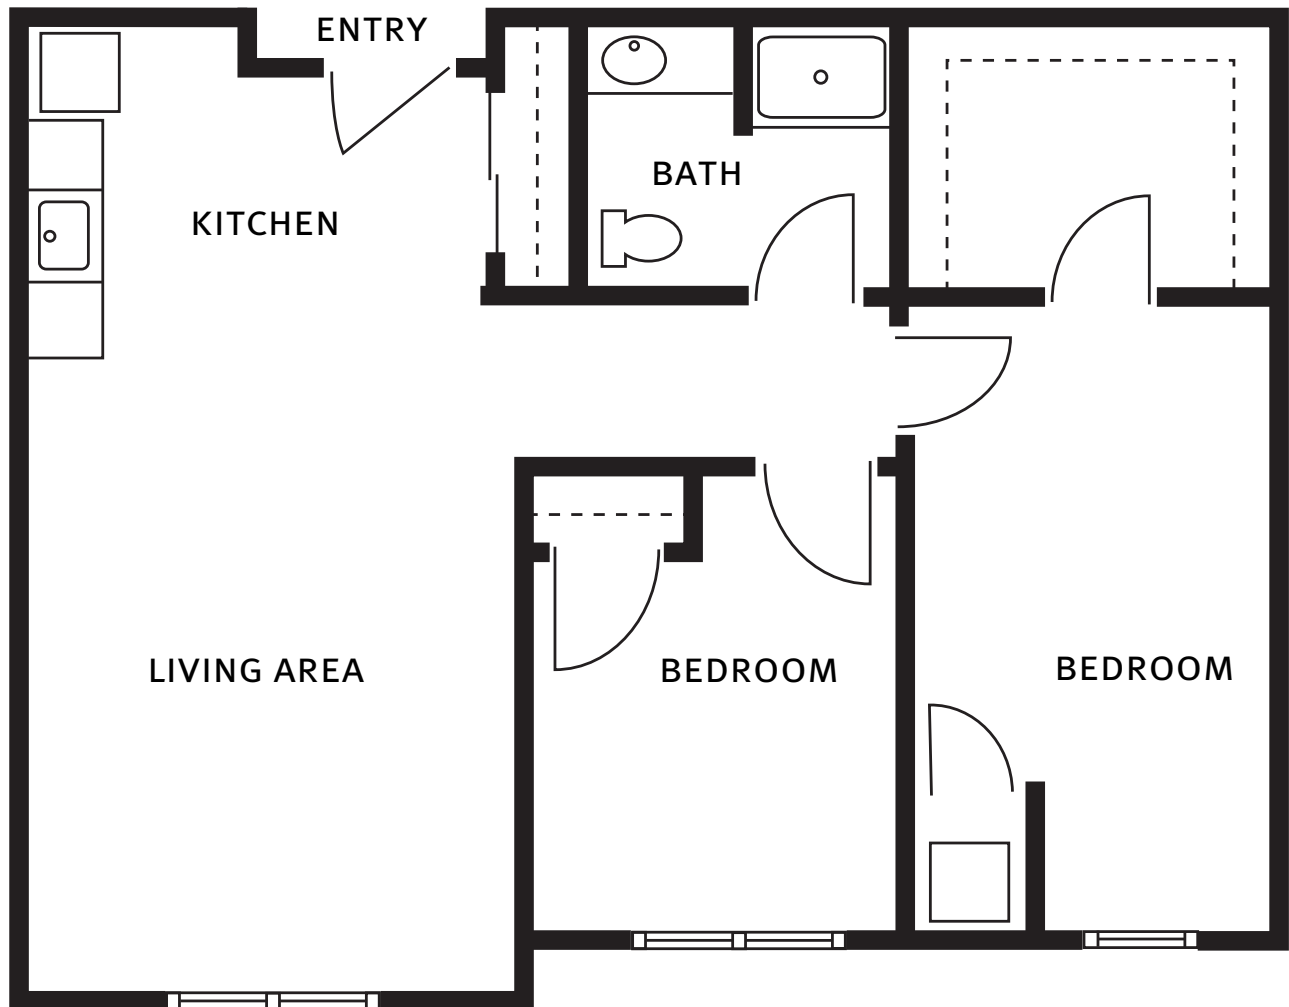

ABBEY I
ONE BEDROOM ONE BATH
600 Square Feet

Floor plans are not to scale and are shown for comparative purposes only.
Actual apartment floor plans may have minor variations.

ABBHEY II
ONE BEDROOM ONE BATH
615 Square Feet

Floor plans are not to scale and are shown for comparative purposes only.
Actual apartment floor plans may have minor variations.

WOODBURY
ONE BEDROOM ONE BATH
675 Square Feet

Floor plans are not to scale and are shown for comparative purposes only.
Actual apartment floor plans may have minor variations.

OXFORD I
TWO BEDROOM TWO BATH
880 Square Feet

Floor plans are not to scale and are shown for comparative purposes only.
Actual apartment floor plans may have minor variations.

OXFORD II
TWO BEDROOM ONE BATH
815 Square Feet

ASHWORTH
TWO BEDROOM TWO BATH
1,025 Square Feet

Floor plans are not to scale and are shown for comparative purposes only.
Actual apartment floor plans may have minor variations.