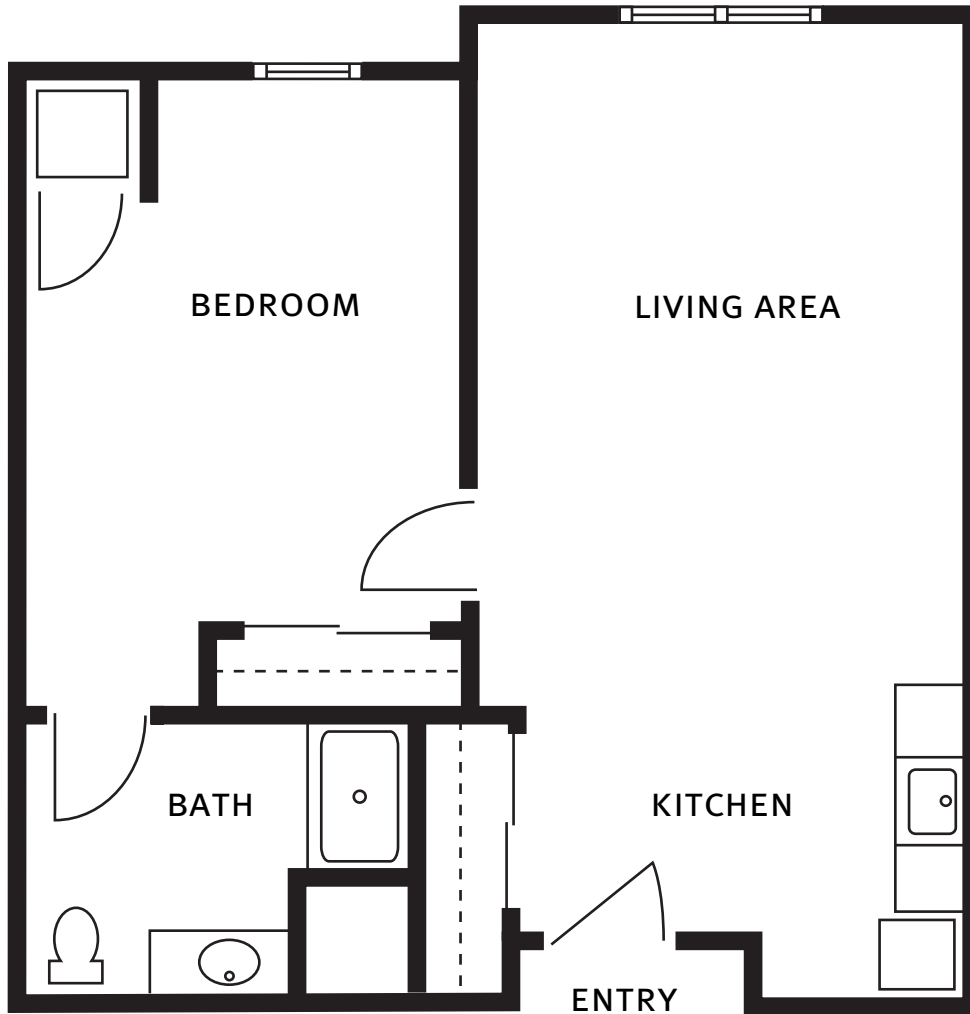

ABBEY I
ONE BEDROOM ONE BATH
600 Square Feet

Floor plans are not to scale and are shown for comparative purposes only.
Actual apartment floor plans may have minor variations.

ABBHEY II
ONE BEDROOM ONE BATH
615 Square Feet

Floor plans are not to scale and are shown for comparative purposes only.
Actual apartment floor plans may have minor variations.

WOODBURY
ONE BEDROOM ONE BATH
675 Square Feet

Floor plans are not to scale and are shown for comparative purposes only.
Actual apartment floor plans may have minor variations.

OXFORD I
TWO BEDROOM TWO BATH
880 Square Feet

Floor plans are not to scale and are shown for comparative purposes only.
Actual apartment floor plans may have minor variations.

OXFORD II
TWO BEDROOM ONE BATH
815 Square Feet

ASHWORTH
TWO BEDROOM TWO BATH
1,025 Square Feet

Floor plans are not to scale and are shown for comparative purposes only.
Actual apartment floor plans may have minor variations.