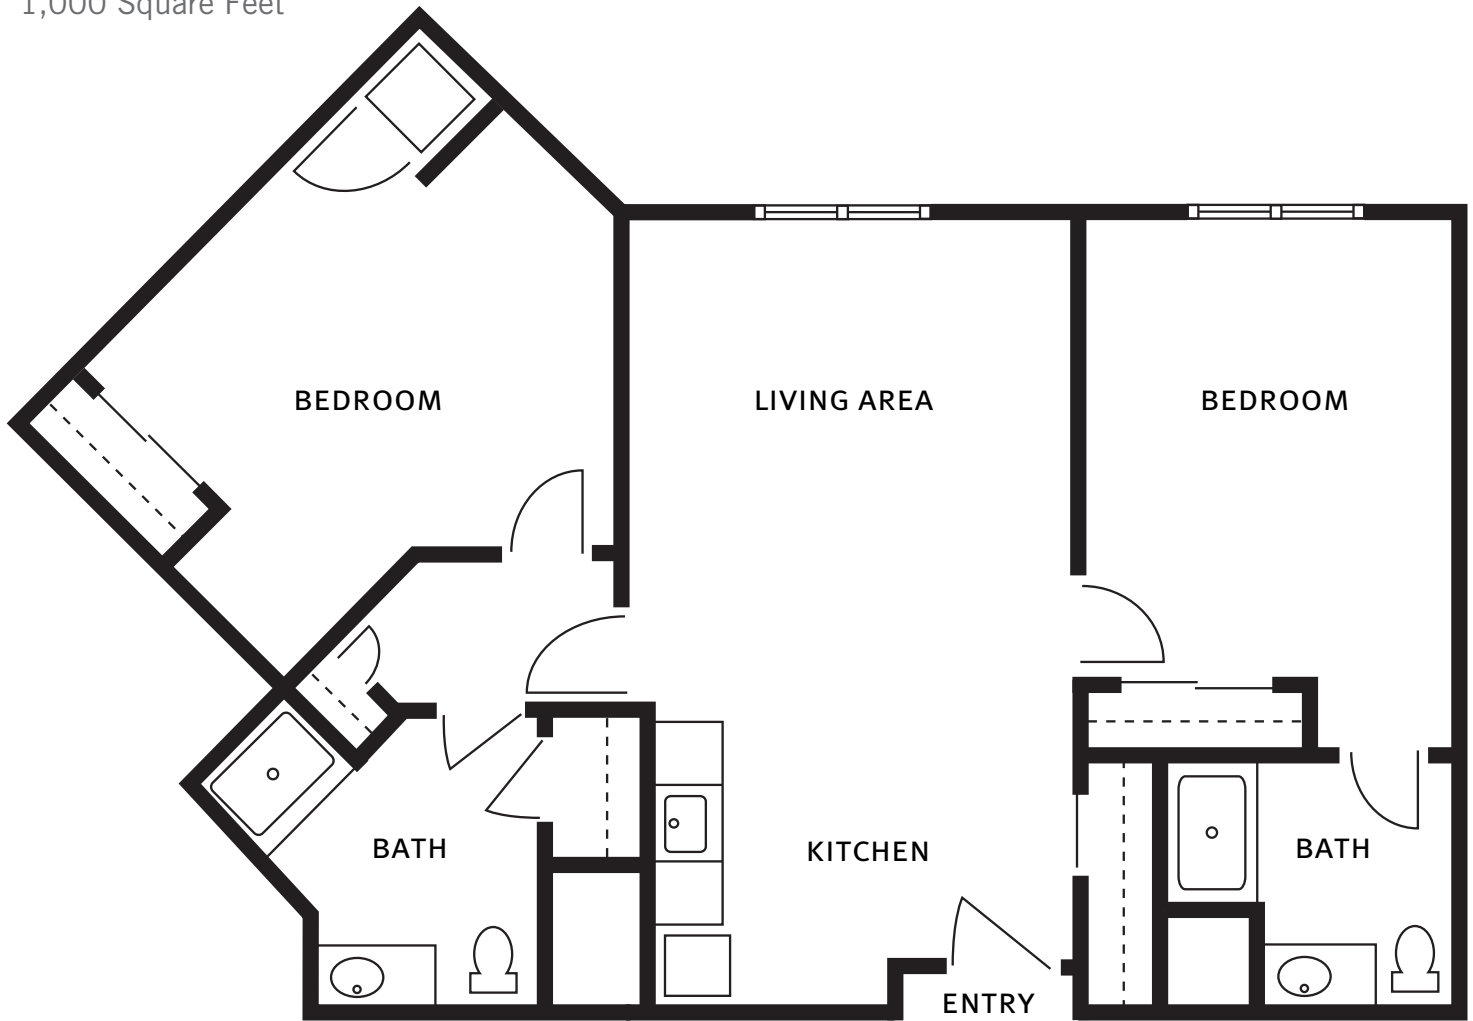

Floor plans are not to scale and are shown for comparative purposes only.
Actual apartment floor plans may have minor variations.

WOODBURY
ONE BEDROOM ONE BATH
675 Square Feet

Floor plans are not to scale and are shown for comparative purposes only.
Actual apartment floor plans may have minor variations.

OXFORD I
TWO BEDROOM TWO BATH
880 Square Feet

Floor plans are not to scale and are shown for comparative purposes only.
Actual apartment floor plans may have minor variations.

OXFORD II
TWO BEDROOM ONE BATH
815 Square Feet

Floor plans are not to scale and are shown for comparative purposes only.
Actual apartment floor plans may have minor variations.

SPRINGFIELD
TWO BEDROOM TWO BATH
1,000 Square Feet

Floor plans are not to scale and are shown for comparative purposes only.
Actual apartment floor plans may have minor variations.

ASHWORTH
TWO BEDROOM TWO BATH
1,025 Square Feet

Floor plans are not to scale and are shown for comparative purposes only.
Actual apartment floor plans may have minor variations.