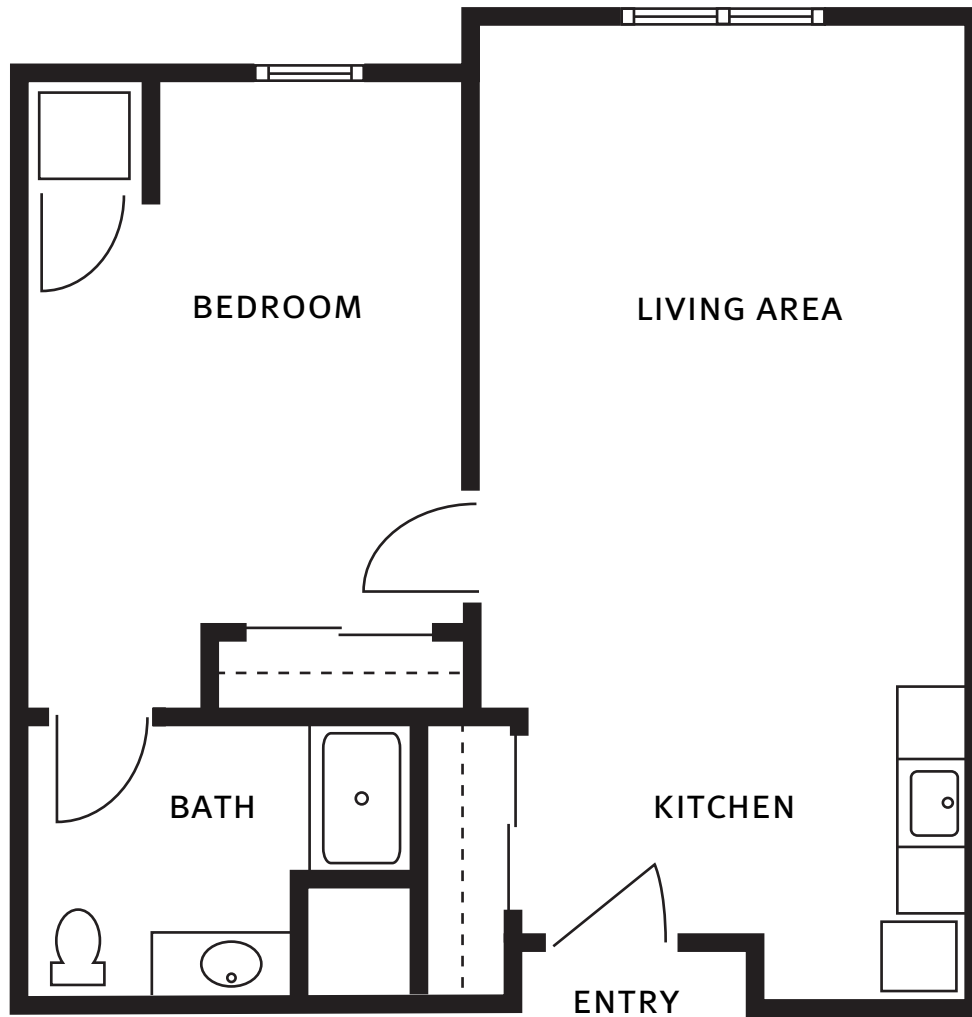

ABBEY I
ONE BEDROOM ONE BATH
600 Square Feet

Floor plans are not to scale and are shown for comparative purposes only.
Actual apartment floor plans may have minor variations.

ABBHEY II
ONE BEDROOM ONE BATH
615 Square Feet

Floor plans are not to scale and are shown for comparative purposes only.
Actual apartment floor plans may have minor variations.

WOODBURY
ONE BEDROOM ONE BATH
675 Square Feet

Floor plans are not to scale and are shown for comparative purposes only.
Actual apartment floor plans may have minor variations.

OXFORD I
TWO BEDROOM TWO BATH
880 Square Feet

Floor plans are not to scale and are shown for comparative purposes only.
Actual apartment floor plans may have minor variations.

OXFORD II
TWO BEDROOM ONE BATH
815 Square Feet

ASHWORTH
TWO BEDROOM TWO BATH
1,025 Square Feet

Floor plans are not to scale and are shown for comparative purposes only.
Actual apartment floor plans may have minor variations.