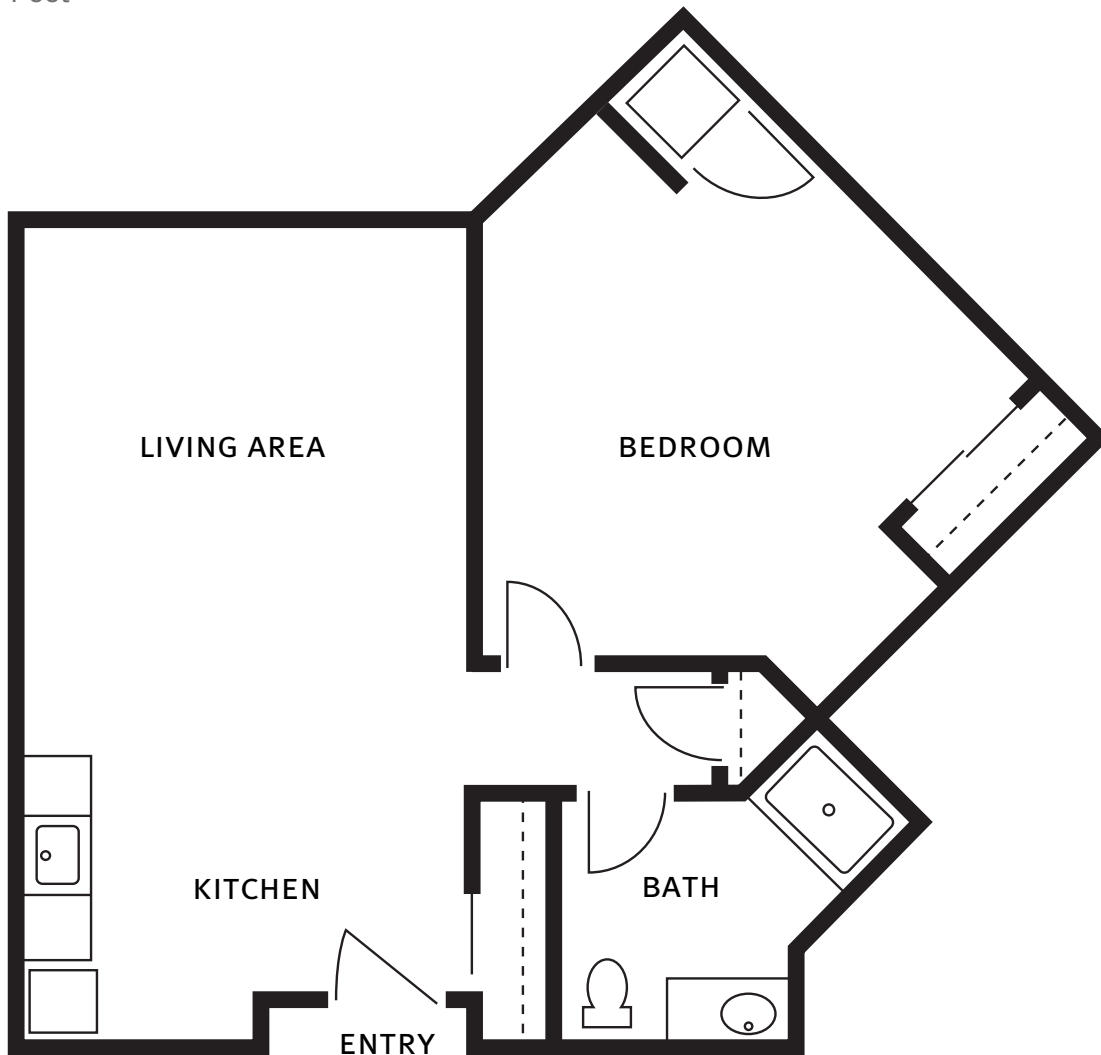

ABBEY I
ONE BEDROOM ONE BATH
600 Square Feet

Floor plans are not to scale and are shown for comparative purposes only.
Actual apartment floor plans may have minor variations.

ABBHEY II
ONE BEDROOM ONE BATH
615 Square Feet

Floor plans are not to scale and are shown for comparative purposes only.
Actual apartment floor plans may have minor variations.

WOODBURY
ONE BEDROOM ONE BATH
675 Square Feet

Floor plans are not to scale and are shown for comparative purposes only.
Actual apartment floor plans may have minor variations.

OXFORD I
TWO BEDROOM TWO BATH
880 Square Feet

Floor plans are not to scale and are shown for comparative purposes only.
Actual apartment floor plans may have minor variations.

OXFORD II
TWO BEDROOM ONE BATH
815 Square Feet

ASHWORTH
TWO BEDROOM TWO BATH
1,025 Square Feet

Floor plans are not to scale and are shown for comparative purposes only.
Actual apartment floor plans may have minor variations.