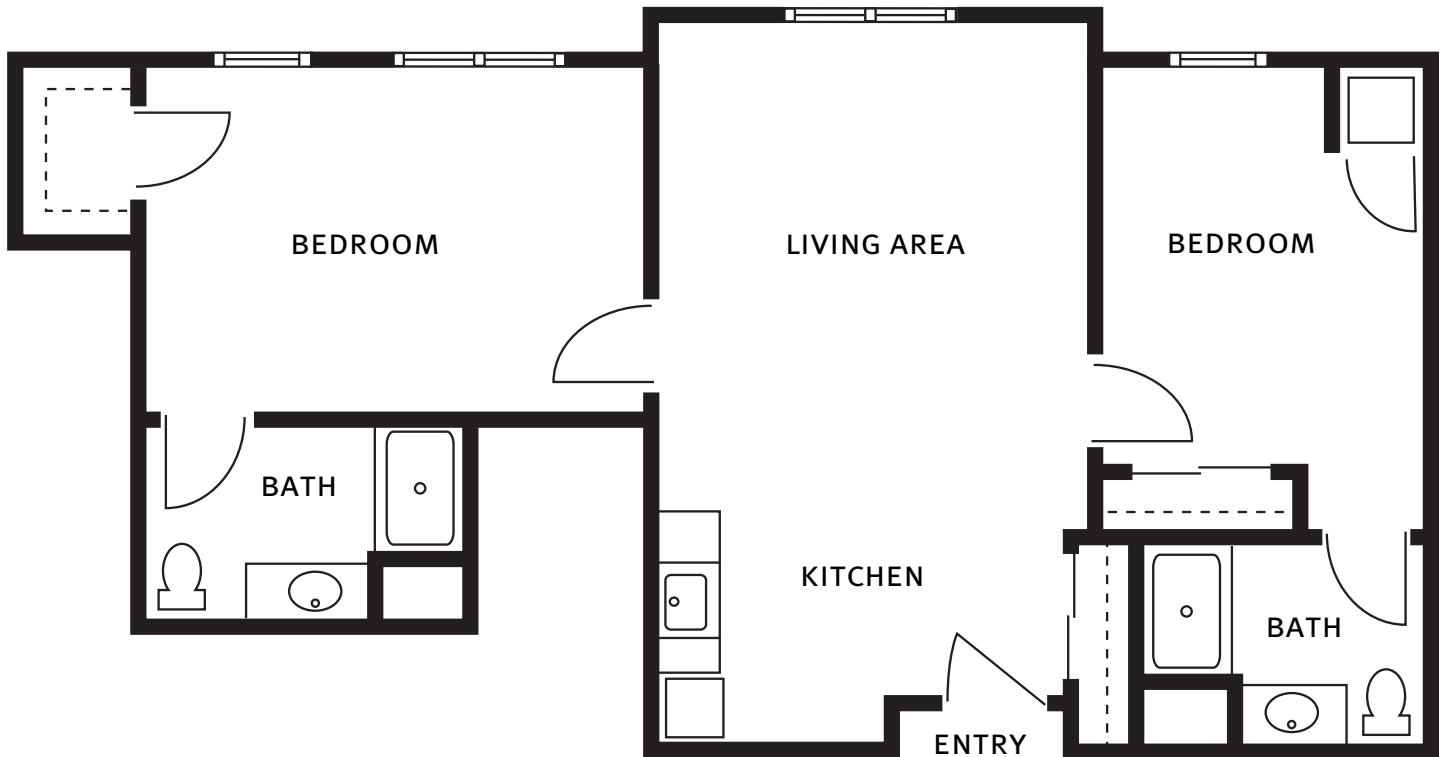

ABBEY I
ONE BEDROOM ONE BATH
600 Square Feet

Floor plans are not to scale and are shown for comparative purposes only.
Actual apartment floor plans may have minor variations.

ABBHEY II
ONE BEDROOM ONE BATH
615 Square Feet

Floor plans are not to scale and are shown for comparative purposes only.
Actual apartment floor plans may have minor variations.

WOODBURY
ONE BEDROOM ONE BATH
675 Square Feet

Floor plans are not to scale and are shown for comparative purposes only.
Actual apartment floor plans may have minor variations.

OXFORD I
TWO BEDROOM TWO BATH
880 Square Feet

Floor plans are not to scale and are shown for comparative purposes only.
Actual apartment floor plans may have minor variations.

OXFORD II
TWO BEDROOM ONE BATH
815 Square Feet

ASHWORTH
TWO BEDROOM TWO BATH
1,025 Square Feet

Floor plans are not to scale and are shown for comparative purposes only.
Actual apartment floor plans may have minor variations.