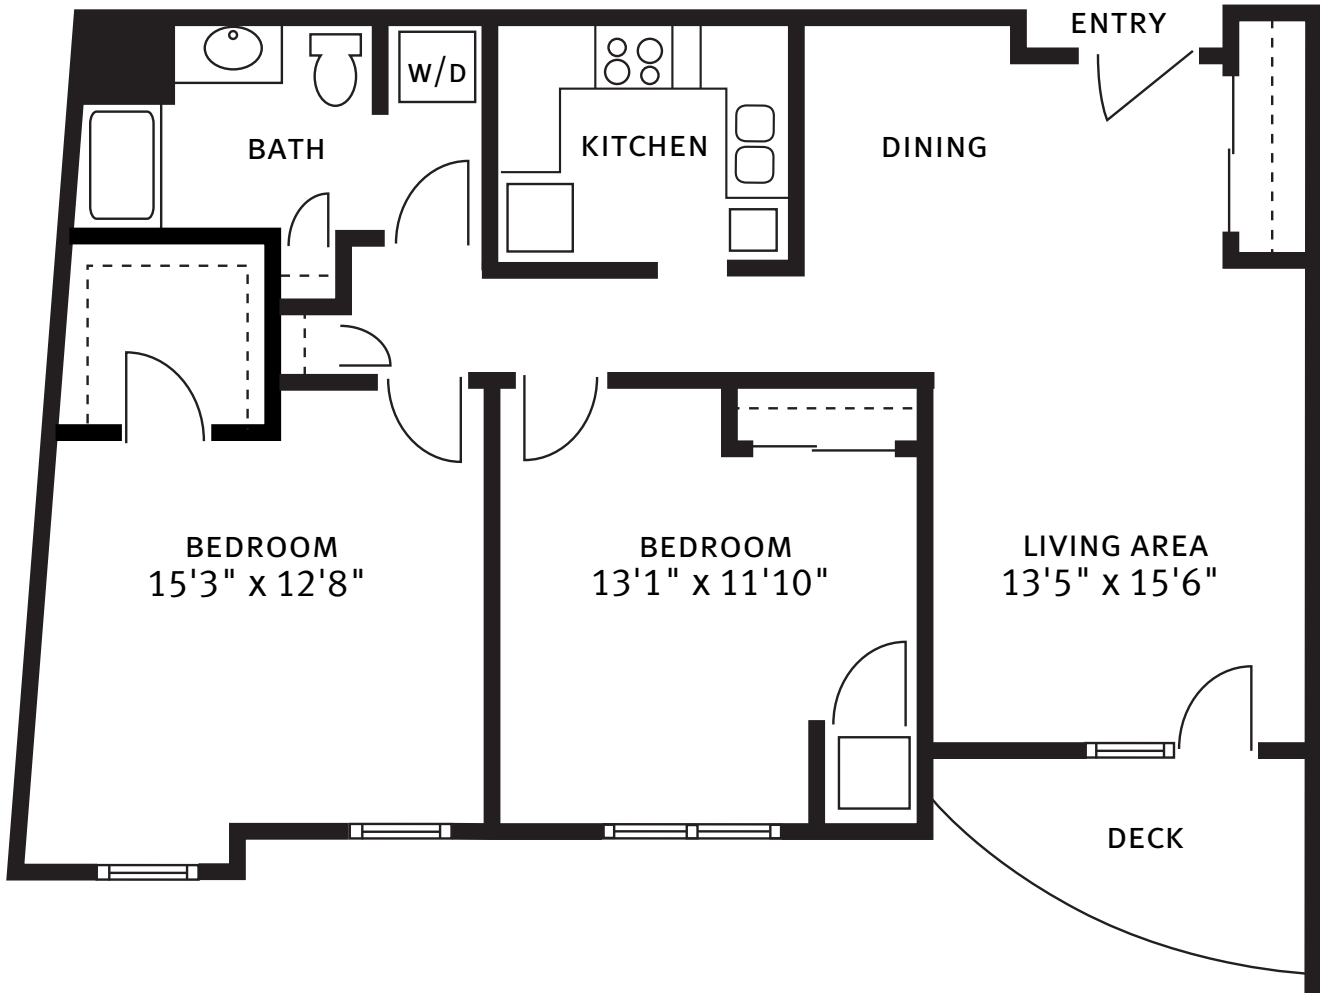

Floor plans are not to scale and are shown for comparative purposes only.
Actual apartment floor plans may have minor variations.

GREENBRIAR
ONE BEDROOM ONE BATH
870 Square Feet

Floor plans are not to scale and are shown for comparative purposes only.
Actual apartment floor plans may have minor variations.

HERITAGE I
TWO BEDROOM ONE BATH
1,015 Square Feet

Floor plans are not to scale and are shown for comparative purposes only.
Actual apartment floor plans may have minor variations.

HERITAGE II
TWO BEDROOM ONE AND A HALF BATH
1,230 Square Feet

Floor plans are not to scale and are shown for comparative purposes only.
Actual apartment floor plans may have minor variations.

TRIBUTE I
TWO BEDROOM ONE BATH
1,090 Square Feet

Floor plans are not to scale and are shown for comparative purposes only.
Actual apartment floor plans may have minor variations.

TRIBUTE II
TWO BEDROOM ONE AND A HALF BATH
1,090 Square Feet

Floor plans are not to scale and are shown for comparative purposes only.
Actual apartment floor plans may have minor variations.

WINDSOR
TWO BEDROOM TWO BATH
1,180 Square Feet