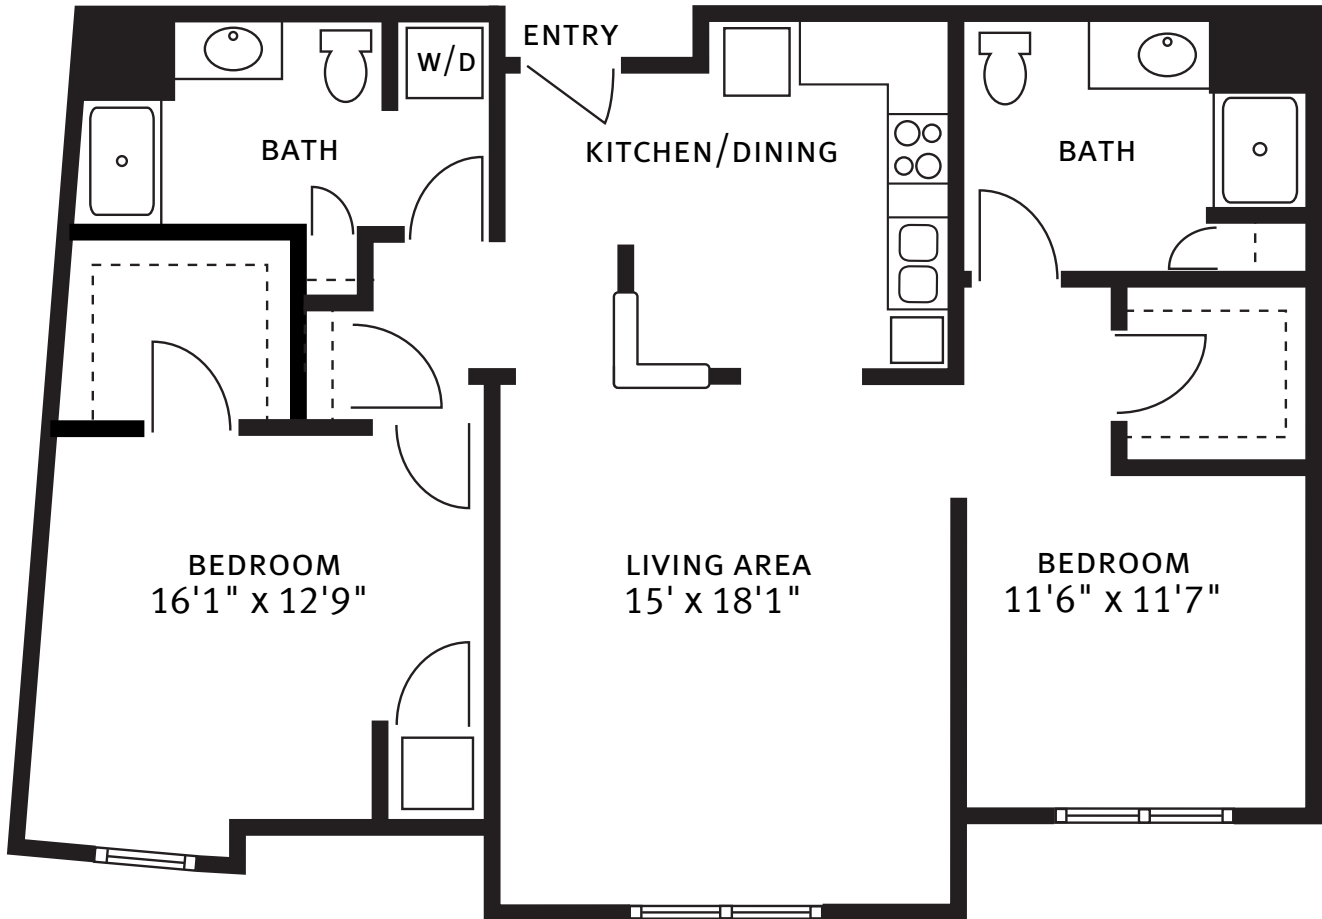

Floor plans are not to scale and are shown for comparative purposes only.
Actual apartment floor plans may have minor variations.

GREENBRIAR
ONE BEDROOM ONE BATH
870 Square Feet

Floor plans are not to scale and are shown for comparative purposes only.
Actual apartment floor plans may have minor variations.

Floor plans are not to scale and are shown for comparative purposes only.
Actual apartment floor plans may have minor variations.

TRIBUTE I
TWO BEDROOM ONE BATH
1,090 Square Feet

Floor plans are not to scale and are shown for comparative purposes only.
Actual apartment floor plans may have minor variations.

TRIBUTE II
TWO BEDROOM ONE AND A HALF BATH
1,090 Square Feet

Floor plans are not to scale and are shown for comparative purposes only.
Actual apartment floor plans may have minor variations.

WINDSOR
TWO BEDROOM TWO BATH
1,180 Square Feet

Floor plans are not to scale and are shown for comparative purposes only.
Actual apartment floor plans may have minor variations.

LEGEND

TWO BEDROOM TWO BATH

1,345 Square Feet

Floor plans are not to scale and are shown for comparative purposes only.
Actual apartment floor plans may have minor variations.