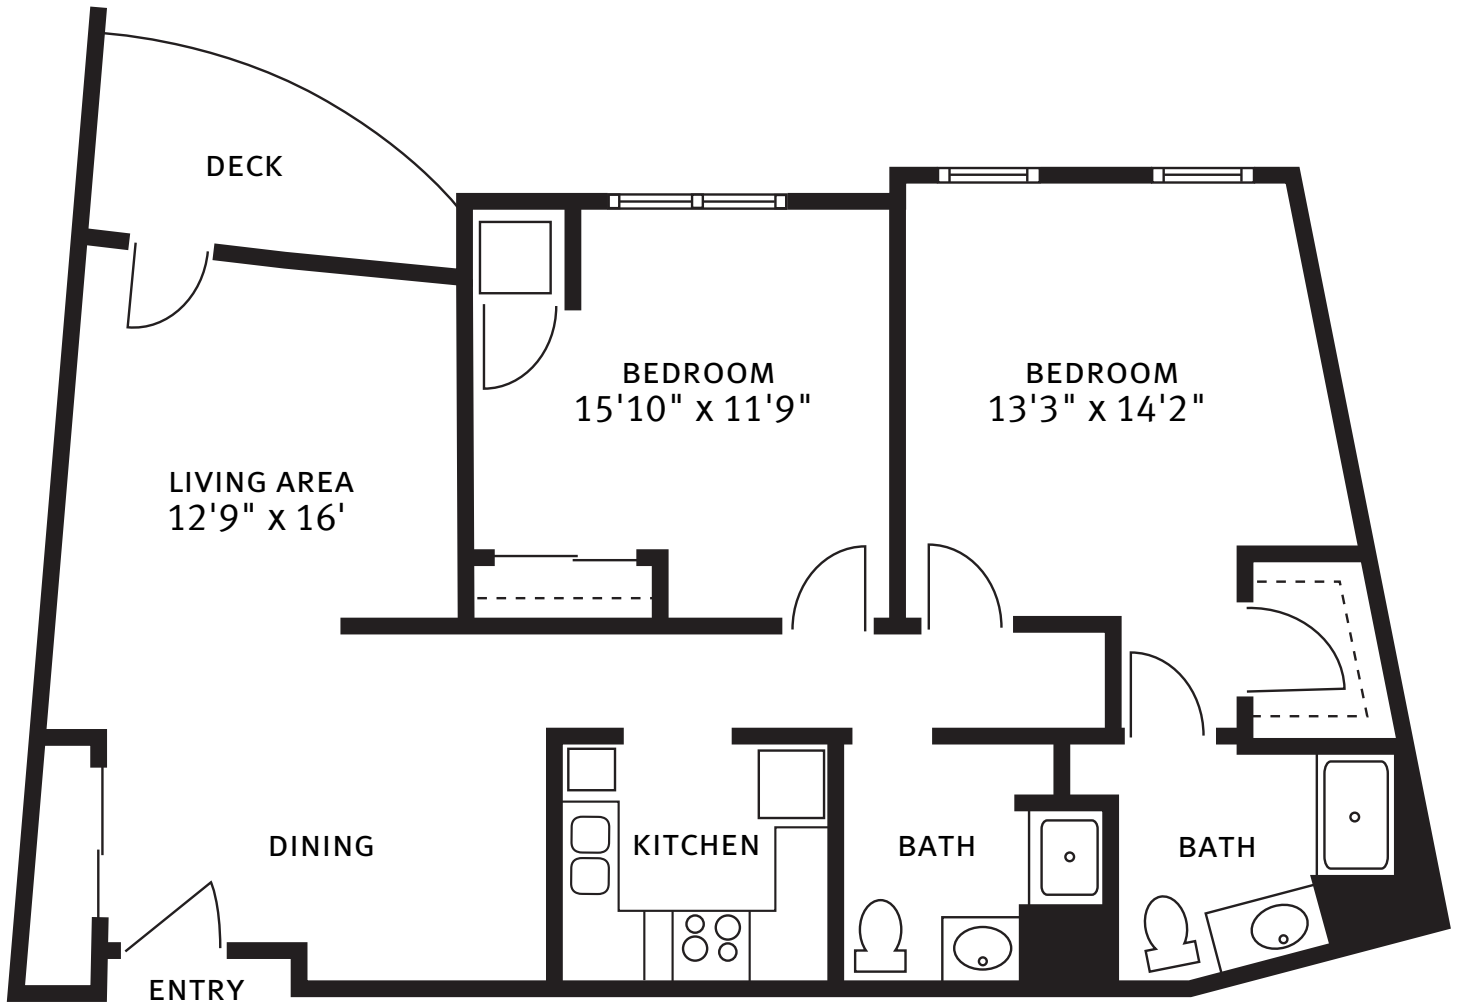

BRISTOL
ONE BEDROOM ONE BATH
735 Square Feet

Floor plans are not to scale and are shown for comparative purposes only.
Actual apartment floor plans may have minor variations.

BRADFORD
ONE BEDROOM ONE BATH
825 Square Feet

Floor plans are not to scale and are shown for comparative purposes only.
Actual apartment floor plans may have minor variations.

GREENBRIAR
ONE BEDROOM ONE BATH
870 Square Feet

Floor plans are not to scale and are shown for comparative purposes only.
Actual apartment floor plans may have minor variations.

HERITAGE I
TWO BEDROOM ONE BATH
1,015 Square Feet

Floor plans are not to scale and are shown for comparative purposes only.
Actual apartment floor plans may have minor variations.

HERITAGE II
TWO BEDROOM ONE AND A HALF BATH
1,230 Square Feet

Floor plans are not to scale and are shown for comparative purposes only.
Actual apartment floor plans may have minor variations.

TRIBUTE I
TWO BEDROOM ONE BATH
1,090 Square Feet

Floor plans are not to scale and are shown for comparative purposes only.
Actual apartment floor plans may have minor variations.