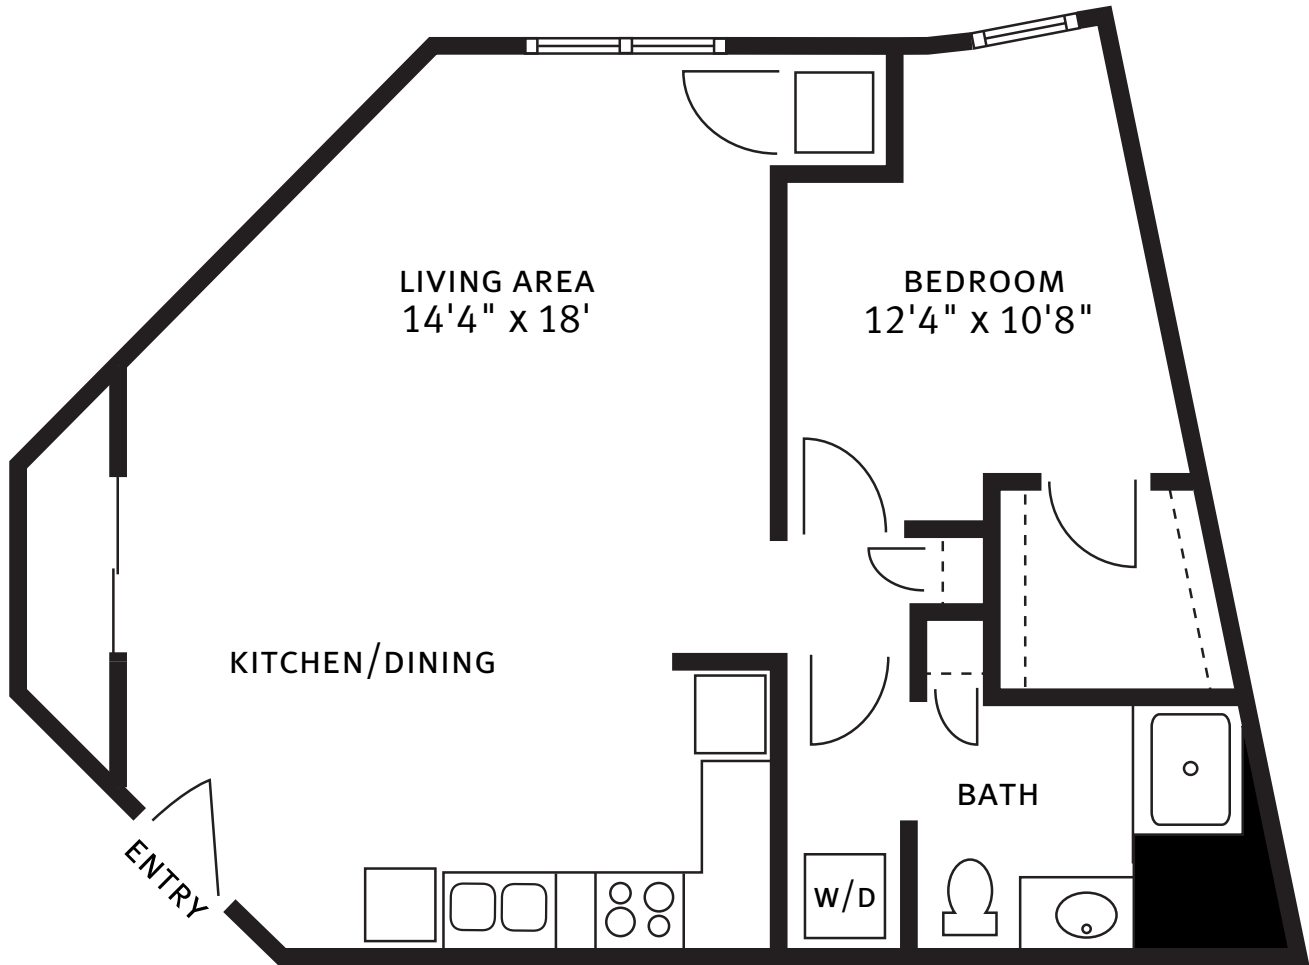

BRISTOL
ONE BEDROOM ONE BATH
735 Square Feet

Floor plans are not to scale and are shown for comparative purposes only.
Actual apartment floor plans may have minor variations.

BRADFORD
ONE BEDROOM ONE BATH
825 Square Feet

Floor plans are not to scale and are shown for comparative purposes only.
Actual apartment floor plans may have minor variations.

GREENBRIAR
ONE BEDROOM ONE BATH
870 Square Feet

Floor plans are not to scale and are shown for comparative purposes only.
Actual apartment floor plans may have minor variations.

HERITAGE I
TWO BEDROOM ONE BATH
1,015 Square Feet

Floor plans are not to scale and are shown for comparative purposes only.
Actual apartment floor plans may have minor variations.

HERITAGE II
TWO BEDROOM ONE AND A HALF BATH
1,230 Square Feet

Floor plans are not to scale and are shown for comparative purposes only.
Actual apartment floor plans may have minor variations.

TRIBUTE I
TWO BEDROOM ONE BATH
1,090 Square Feet

Floor plans are not to scale and are shown for comparative purposes only.
Actual apartment floor plans may have minor variations.