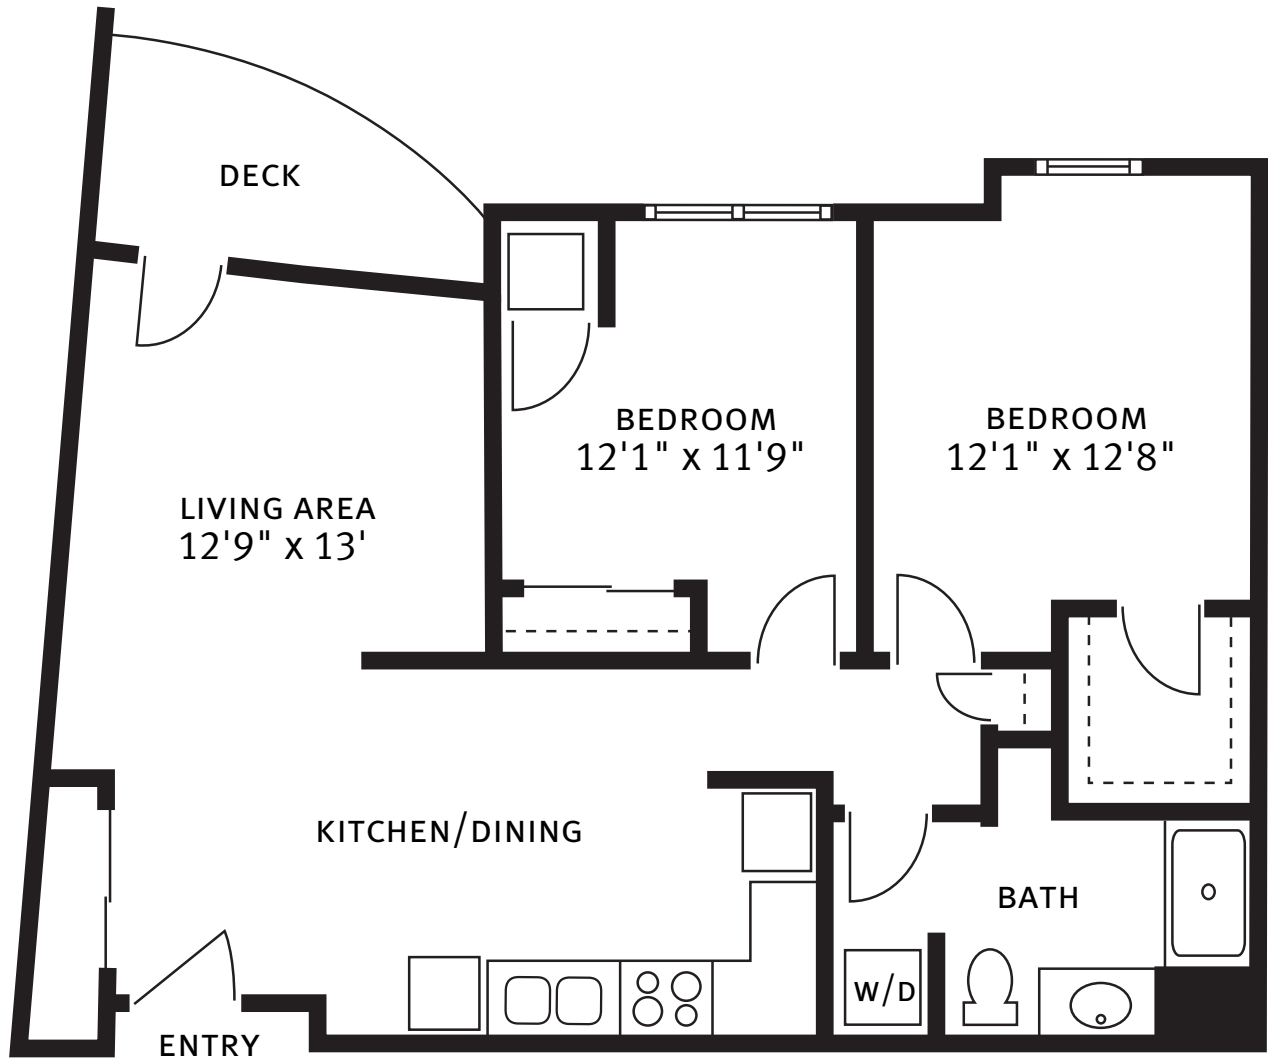

BRISTOL
ONE BEDROOM ONE BATH
735 Square Feet

Floor plans are not to scale and are shown for comparative purposes only.
Actual apartment floor plans may have minor variations.

BRADFORD
ONE BEDROOM ONE BATH
825 Square Feet

Floor plans are not to scale and are shown for comparative purposes only.
Actual apartment floor plans may have minor variations.

GREENBRIAR
ONE BEDROOM ONE BATH
870 Square Feet

Floor plans are not to scale and are shown for comparative purposes only.
Actual apartment floor plans may have minor variations.

HERITAGE I
TWO BEDROOM ONE BATH
1,015 Square Feet

Floor plans are not to scale and are shown for comparative purposes only.
Actual apartment floor plans may have minor variations.

HERITAGE II
TWO BEDROOM ONE AND A HALF BATH
1,230 Square Feet

Floor plans are not to scale and are shown for comparative purposes only.
Actual apartment floor plans may have minor variations.

TRIBUTE I
TWO BEDROOM ONE BATH
1,090 Square Feet

Floor plans are not to scale and are shown for comparative purposes only.
Actual apartment floor plans may have minor variations.