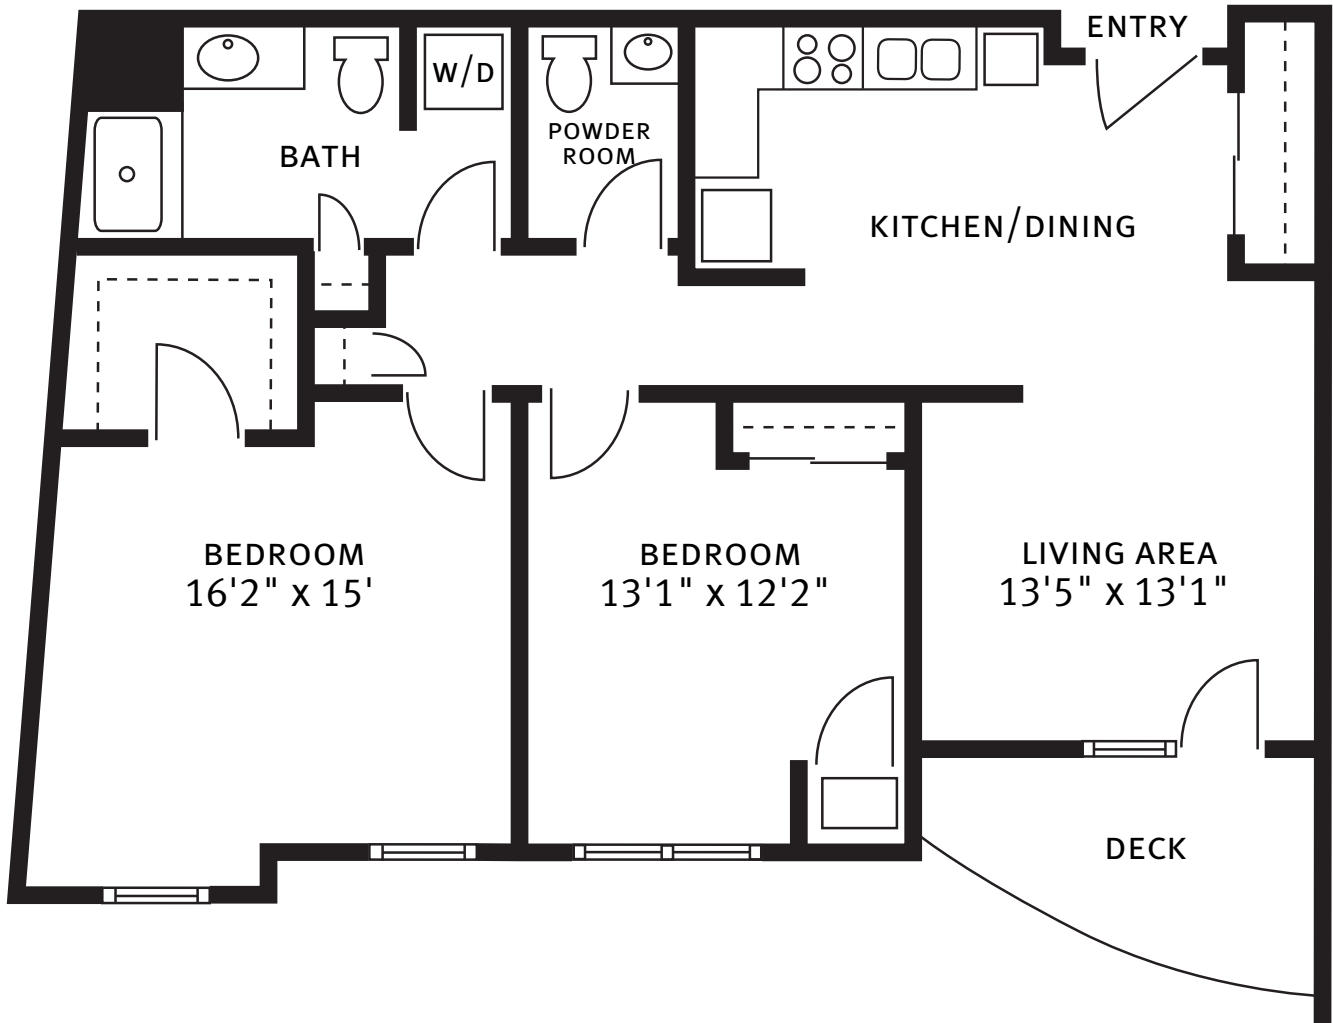

Floor plans are not to scale and are shown for comparative purposes only.
Actual apartment floor plans may have minor variations.

GREENBRIAR
ONE BEDROOM ONE BATH
870 Square Feet

Floor plans are not to scale and are shown for comparative purposes only.
Actual apartment floor plans may have minor variations.

HERITAGE I
TWO BEDROOM ONE BATH
1,015 Square Feet

Floor plans are not to scale and are shown for comparative purposes only.
Actual apartment floor plans may have minor variations.

HERITAGE II
TWO BEDROOM ONE AND A HALF BATH
1,230 Square Feet

Floor plans are not to scale and are shown for comparative purposes only.
Actual apartment floor plans may have minor variations.

TRIBUTE I
TWO BEDROOM ONE BATH
1,090 Square Feet

Floor plans are not to scale and are shown for comparative purposes only.
Actual apartment floor plans may have minor variations.

TRIBUTE II
TWO BEDROOM ONE AND A HALF BATH
1,090 Square Feet

Floor plans are not to scale and are shown for comparative purposes only.
Actual apartment floor plans may have minor variations.

WINDSOR
TWO BEDROOM TWO BATH
1,180 Square Feet