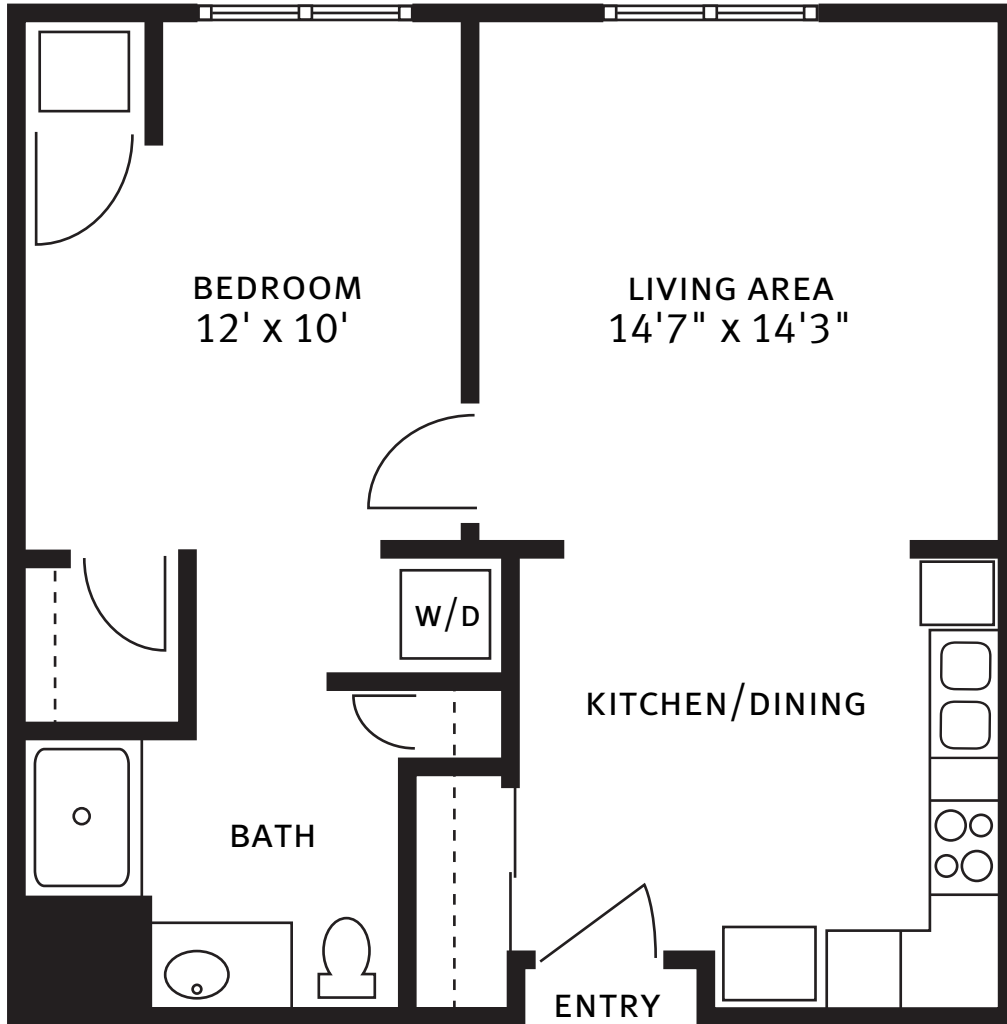

BRISTOL
ONE BEDROOM ONE BATH
735 Square Feet

Floor plans are not to scale and are shown for comparative purposes only.
Actual apartment floor plans may have minor variations.

BRADFORD
ONE BEDROOM ONE BATH
825 Square Feet

Floor plans are not to scale and are shown for comparative purposes only.
Actual apartment floor plans may have minor variations.

GREENBRIAR
ONE BEDROOM ONE BATH
870 Square Feet

Floor plans are not to scale and are shown for comparative purposes only.
Actual apartment floor plans may have minor variations.

HERITAGE I
TWO BEDROOM ONE BATH
1,015 Square Feet

Floor plans are not to scale and are shown for comparative purposes only.
Actual apartment floor plans may have minor variations.

HERITAGE II
TWO BEDROOM ONE AND A HALF BATH
1,230 Square Feet

Floor plans are not to scale and are shown for comparative purposes only.
Actual apartment floor plans may have minor variations.

TRIBUTE I
TWO BEDROOM ONE BATH
1,090 Square Feet

Floor plans are not to scale and are shown for comparative purposes only.
Actual apartment floor plans may have minor variations.