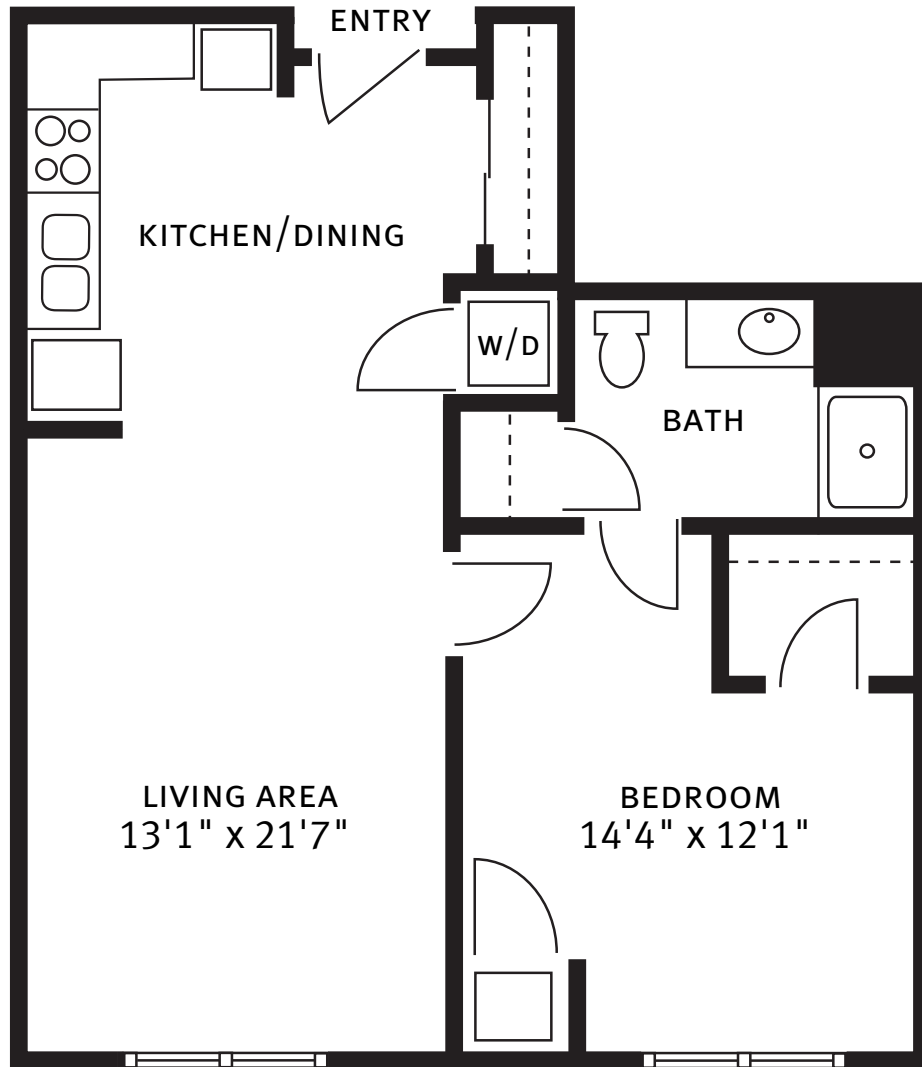

BRISTOL
ONE BEDROOM ONE BATH
735 Square Feet

Floor plans are not to scale and are shown for comparative purposes only.
Actual apartment floor plans may have minor variations.

BRADFORD
ONE BEDROOM ONE BATH
825 Square Feet

Floor plans are not to scale and are shown for comparative purposes only.
Actual apartment floor plans may have minor variations.

GREENBRIAR
ONE BEDROOM ONE BATH
870 Square Feet

Floor plans are not to scale and are shown for comparative purposes only.
Actual apartment floor plans may have minor variations.

HERITAGE I
TWO BEDROOM ONE BATH
1,015 Square Feet

Floor plans are not to scale and are shown for comparative purposes only.
Actual apartment floor plans may have minor variations.

HERITAGE II
TWO BEDROOM ONE AND A HALF BATH
1,230 Square Feet

Floor plans are not to scale and are shown for comparative purposes only.
Actual apartment floor plans may have minor variations.

TRIBUTE I
TWO BEDROOM ONE BATH
1,090 Square Feet

Floor plans are not to scale and are shown for comparative purposes only.
Actual apartment floor plans may have minor variations.