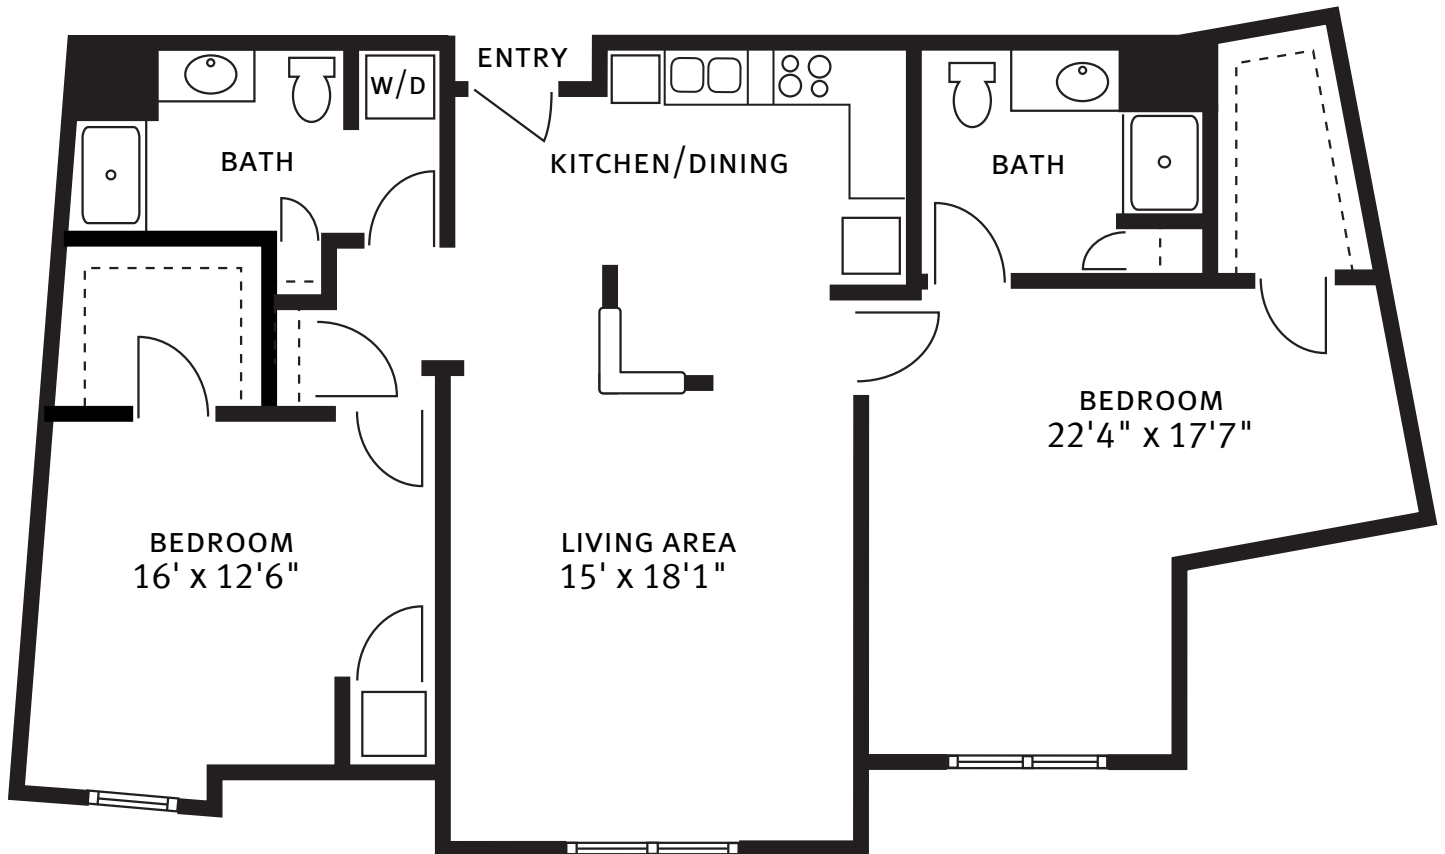

Floor plans are not to scale and are shown for comparative purposes only.
Actual apartment floor plans may have minor variations.

GREENBRIAR
ONE BEDROOM ONE BATH
870 Square Feet

Floor plans are not to scale and are shown for comparative purposes only.
Actual apartment floor plans may have minor variations.

Floor plans are not to scale and are shown for comparative purposes only.
Actual apartment floor plans may have minor variations.

TRIBUTE I
TWO BEDROOM ONE BATH
1,090 Square Feet

Floor plans are not to scale and are shown for comparative purposes only.
Actual apartment floor plans may have minor variations.

TRIBUTE II
TWO BEDROOM ONE AND A HALF BATH
1,090 Square Feet

Floor plans are not to scale and are shown for comparative purposes only.
Actual apartment floor plans may have minor variations.

WINDSOR
TWO BEDROOM TWO BATH
1,180 Square Feet

Floor plans are not to scale and are shown for comparative purposes only.
Actual apartment floor plans may have minor variations.

LEGEND

TWO BEDROOM TWO BATH

1,345 Square Feet

Floor plans are not to scale and are shown for comparative purposes only.
Actual apartment floor plans may have minor variations.