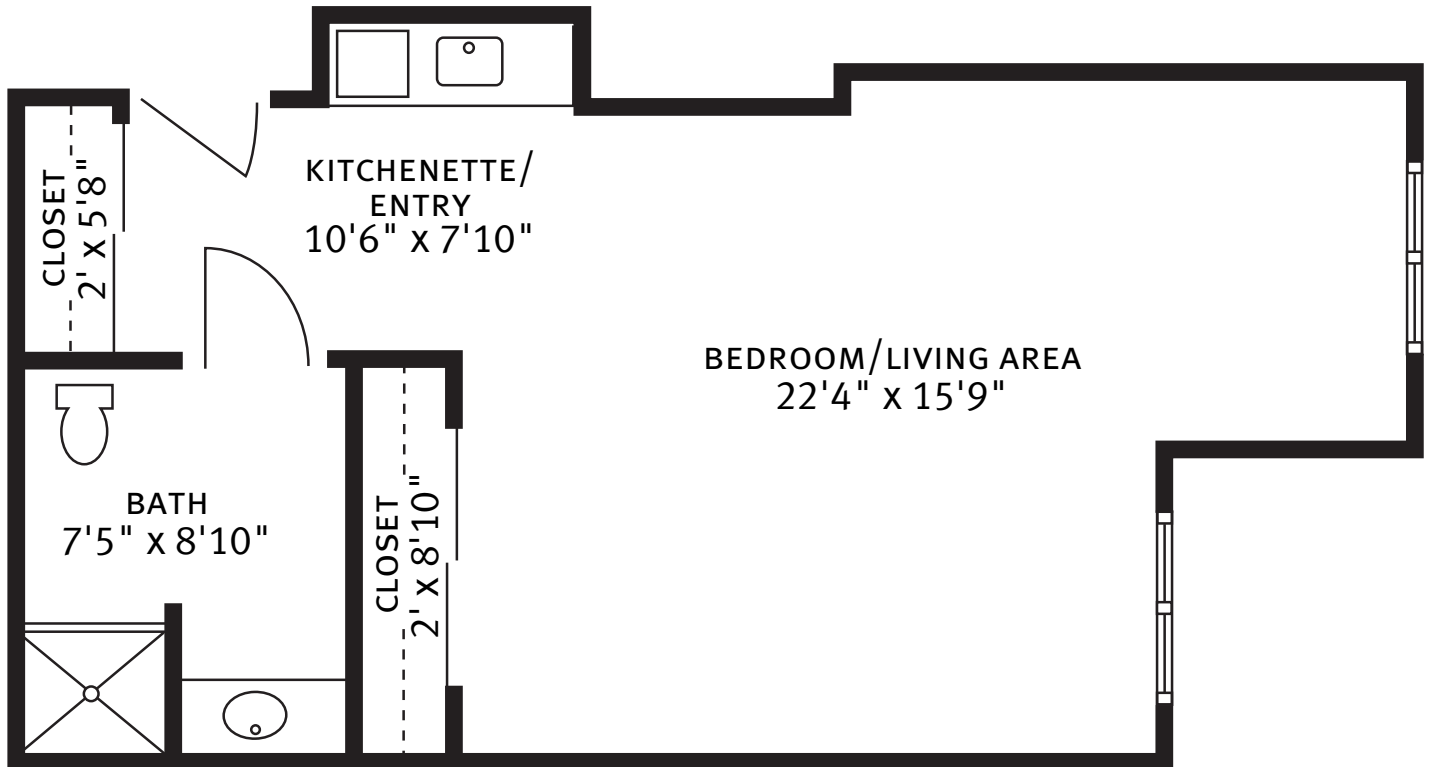

HEPBURN
PRIVATE SUITE
347 Square Feet

Floor plans are not to scale and are shown for comparative purposes only.
Actual apartment floor plans may have minor variations.

SINATRA
PRIVATE SUITE
350 Square Feet

Floor plans are not to scale and are shown for comparative purposes only.
Actual apartment floor plans may have minor variations.

**GABLE
PRIVATE SUITE**
354 Square Feet

Floor plans are not to scale and are shown for comparative purposes only.
Actual apartment floor plans may have minor variations.

ROGERS AND ASTAIRE
SHARED SUITE
460 Square Feet

Floor plans are not to scale and are shown for comparative purposes only.
Actual apartment floor plans may have minor variations.