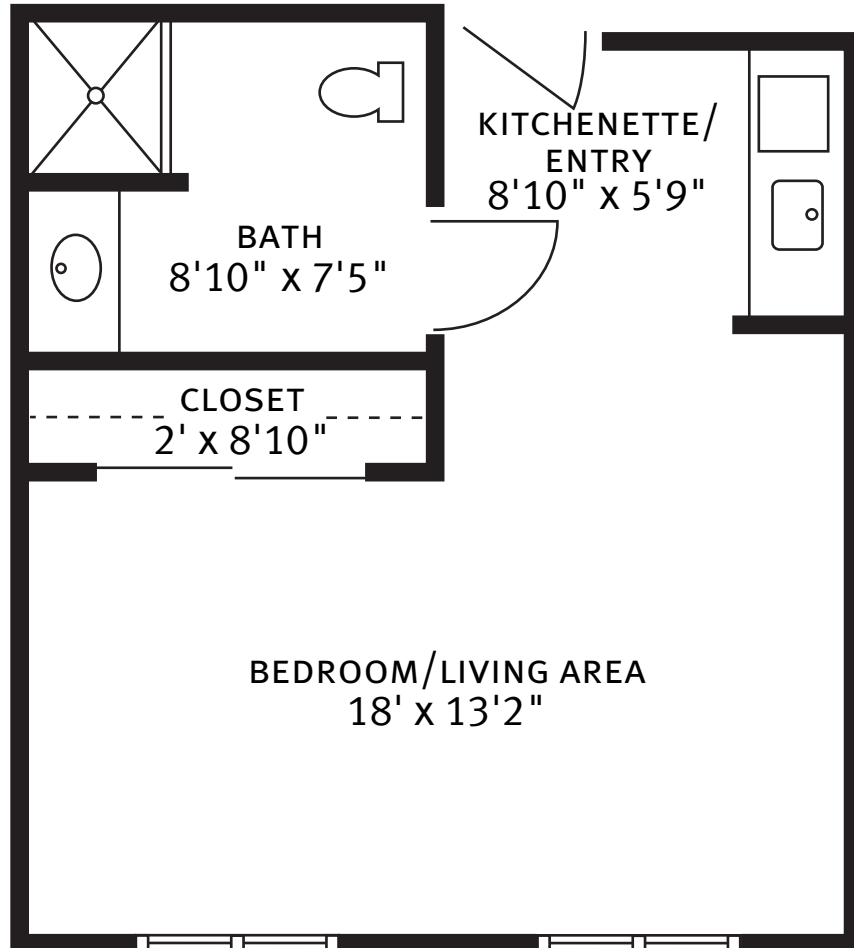

HEPBURN
PRIVATE SUITE
347 Square Feet

Floor plans are not to scale and are shown for comparative purposes only.
Actual apartment floor plans may have minor variations.

SINATRA
PRIVATE SUITE
350 Square Feet

Floor plans are not to scale and are shown for comparative purposes only.
Actual apartment floor plans may have minor variations.

**GABLE
PRIVATE SUITE**
354 Square Feet

Floor plans are not to scale and are shown for comparative purposes only.
Actual apartment floor plans may have minor variations.

ROGERS AND ASTAIRE
SHARED SUITE
460 Square Feet

Floor plans are not to scale and are shown for comparative purposes only.
Actual apartment floor plans may have minor variations.