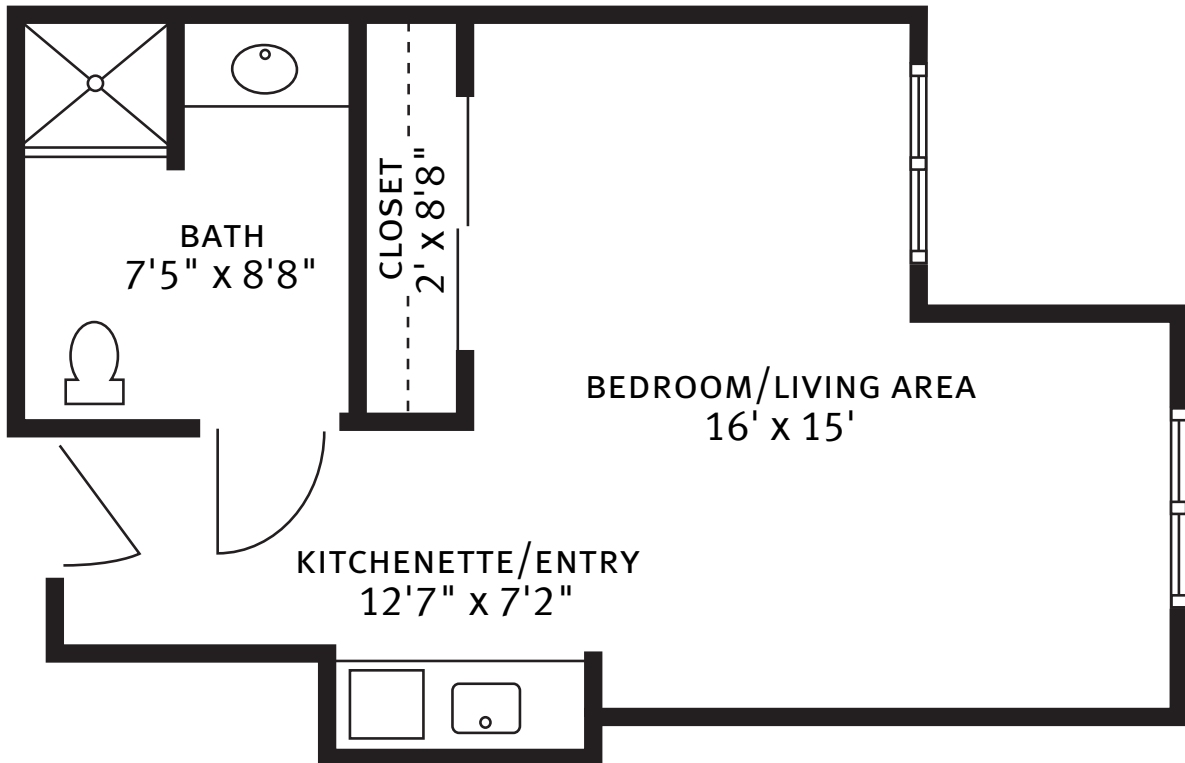

HEPBURN
PRIVATE SUITE
347 Square Feet

Floor plans are not to scale and are shown for comparative purposes only.
Actual apartment floor plans may have minor variations.

SINATRA
PRIVATE SUITE
350 Square Feet

Floor plans are not to scale and are shown for comparative purposes only.
Actual apartment floor plans may have minor variations.

**GABLE
PRIVATE SUITE**
354 Square Feet

Floor plans are not to scale and are shown for comparative purposes only.
Actual apartment floor plans may have minor variations.

ROGERS AND ASTAIRE
SHARED SUITE
460 Square Feet

Floor plans are not to scale and are shown for comparative purposes only.
Actual apartment floor plans may have minor variations.