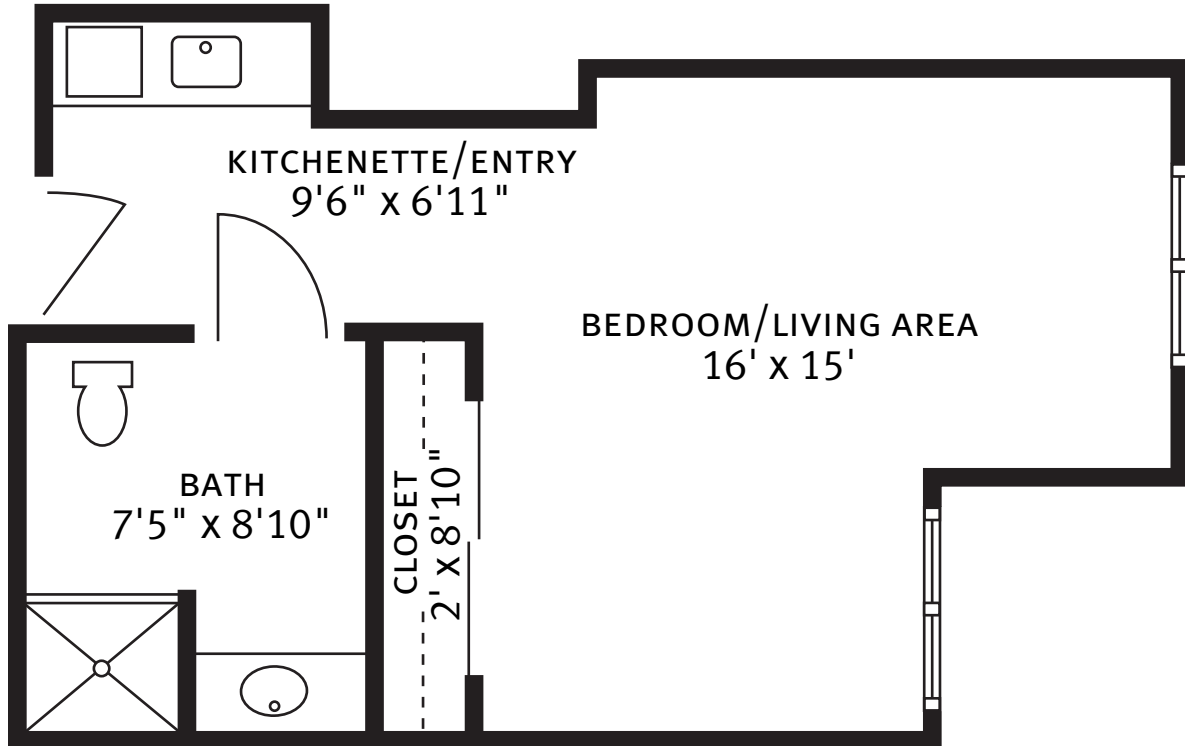

HEPBURN
PRIVATE SUITE
347 Square Feet

Floor plans are not to scale and are shown for comparative purposes only.
Actual apartment floor plans may have minor variations.

SINATRA
PRIVATE SUITE
350 Square Feet

Floor plans are not to scale and are shown for comparative purposes only.
Actual apartment floor plans may have minor variations.

**GABLE
PRIVATE SUITE**
354 Square Feet

Floor plans are not to scale and are shown for comparative purposes only.
Actual apartment floor plans may have minor variations.

ROGERS AND ASTAIRE
SHARED SUITE
460 Square Feet

Floor plans are not to scale and are shown for comparative purposes only.
Actual apartment floor plans may have minor variations.