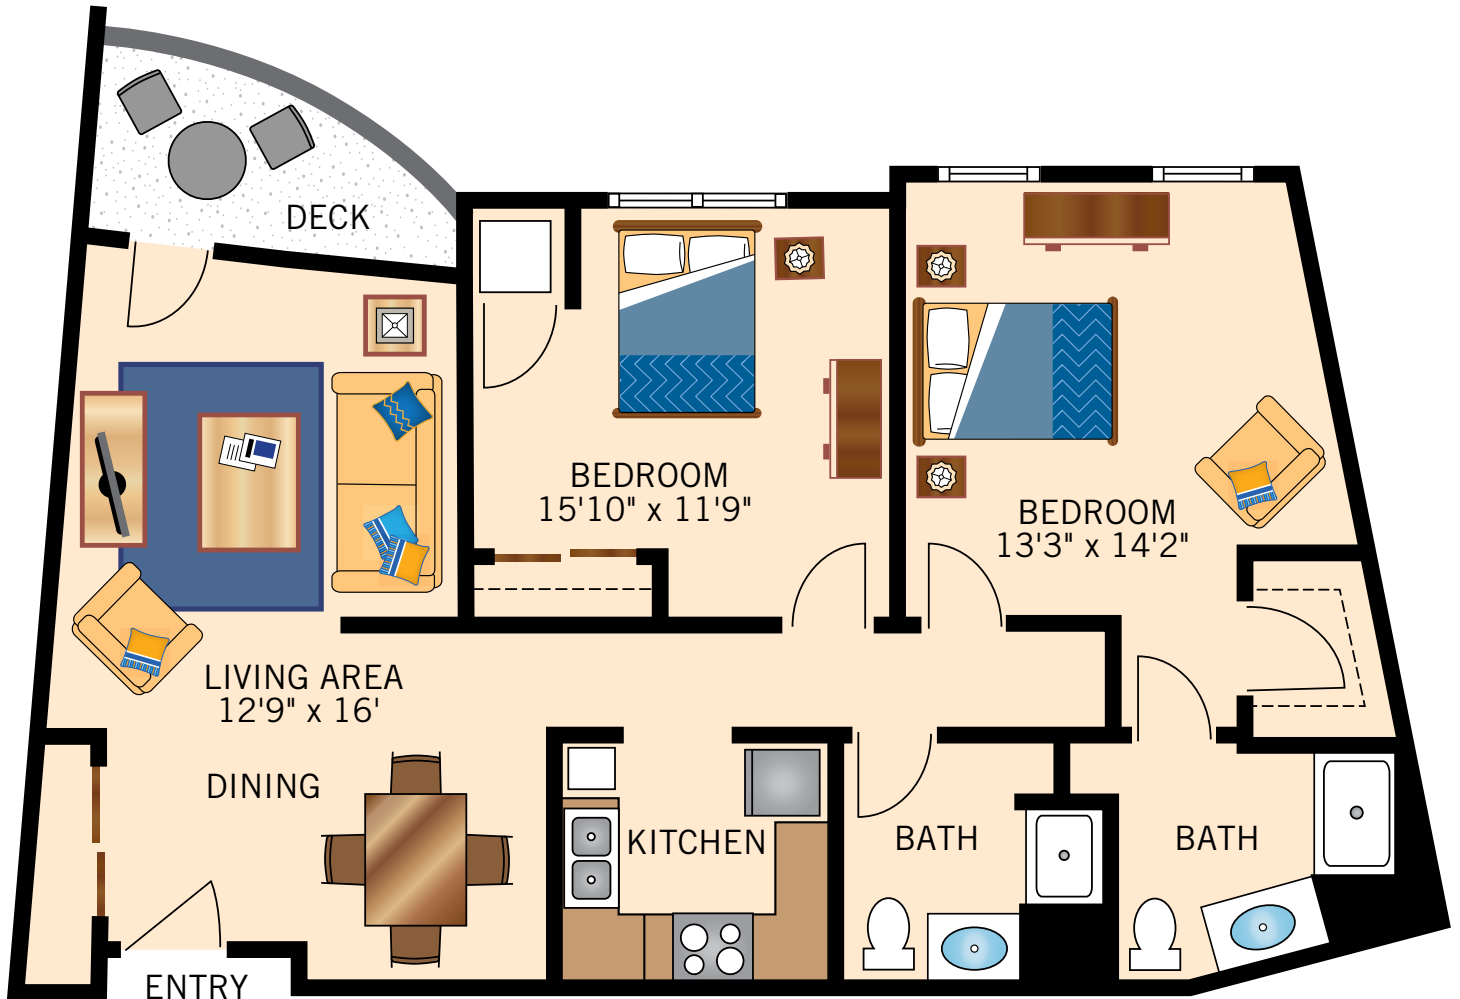

**BRISTOL**  
**ONE BEDROOM ONE BATH**  
735 Square Feet

Floor plans are not to scale and are shown for comparative purposes only.  
Actual apartment floor plans may have minor variations.

**BRADFORD**  
**ONE BEDROOM ONE BATH**  
825 Square Feet

Floor plans are not to scale and are shown for comparative purposes only.  
Actual apartment floor plans may have minor variations.

**GREENBRIAR**  
**ONE BEDROOM ONE BATH**  
870 Square Feet

Floor plans are not to scale and are shown for comparative purposes only.  
Actual apartment floor plans may have minor variations.

**HERITAGE I**  
**TWO BEDROOM ONE BATH**  
1,015 Square Feet

Floor plans are not to scale and are shown for comparative purposes only.  
Actual apartment floor plans may have minor variations.

**HERITAGE II**  
**TWO BEDROOM ONE AND A HALF BATH**  
1,230 Square Feet

Floor plans are not to scale and are shown for comparative purposes only.  
Actual apartment floor plans may have minor variations.

**TRIBUTE I**  
**TWO BEDROOM ONE BATH**  
1,090 Square Feet

Floor plans are not to scale and are shown for comparative purposes only.  
Actual apartment floor plans may have minor variations.