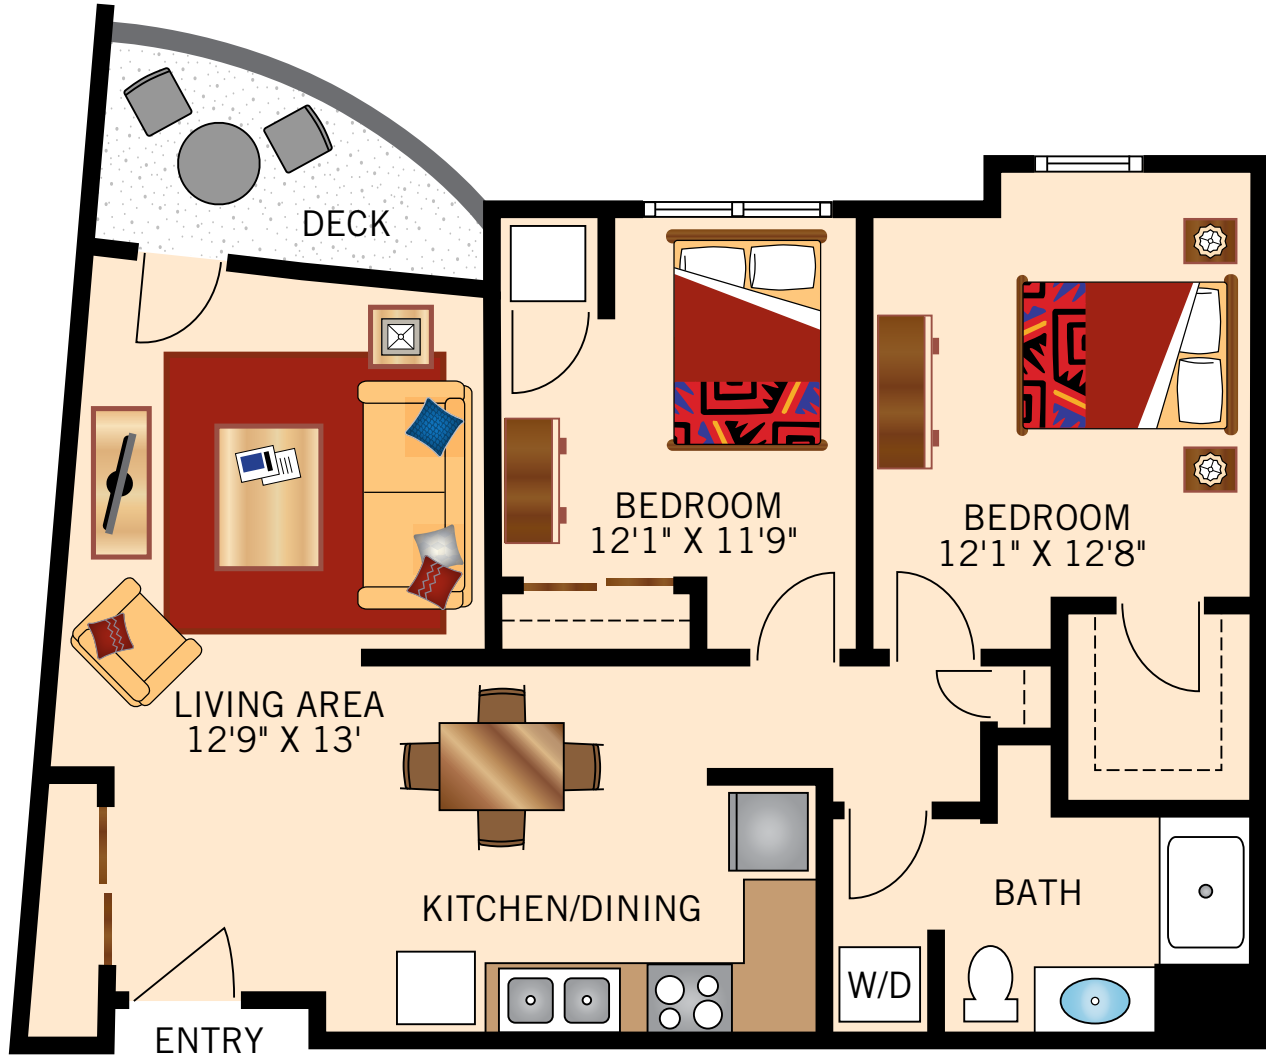

**BRISTOL**  
**ONE BEDROOM ONE BATH**  
735 Square Feet

Floor plans are not to scale and are shown for comparative purposes only.  
Actual apartment floor plans may have minor variations.

**BRADFORD**  
**ONE BEDROOM ONE BATH**  
825 Square Feet

Floor plans are not to scale and are shown for comparative purposes only.  
Actual apartment floor plans may have minor variations.

**GREENBRIAR**  
**ONE BEDROOM ONE BATH**  
870 Square Feet

Floor plans are not to scale and are shown for comparative purposes only.  
Actual apartment floor plans may have minor variations.

**HERITAGE I**  
**TWO BEDROOM ONE BATH**  
1,015 Square Feet

Floor plans are not to scale and are shown for comparative purposes only.  
Actual apartment floor plans may have minor variations.

**HERITAGE II**  
**TWO BEDROOM ONE AND A HALF BATH**  
1,230 Square Feet

Floor plans are not to scale and are shown for comparative purposes only.  
Actual apartment floor plans may have minor variations.

**TRIBUTE I**  
**TWO BEDROOM ONE BATH**  
1,090 Square Feet

Floor plans are not to scale and are shown for comparative purposes only.  
Actual apartment floor plans may have minor variations.