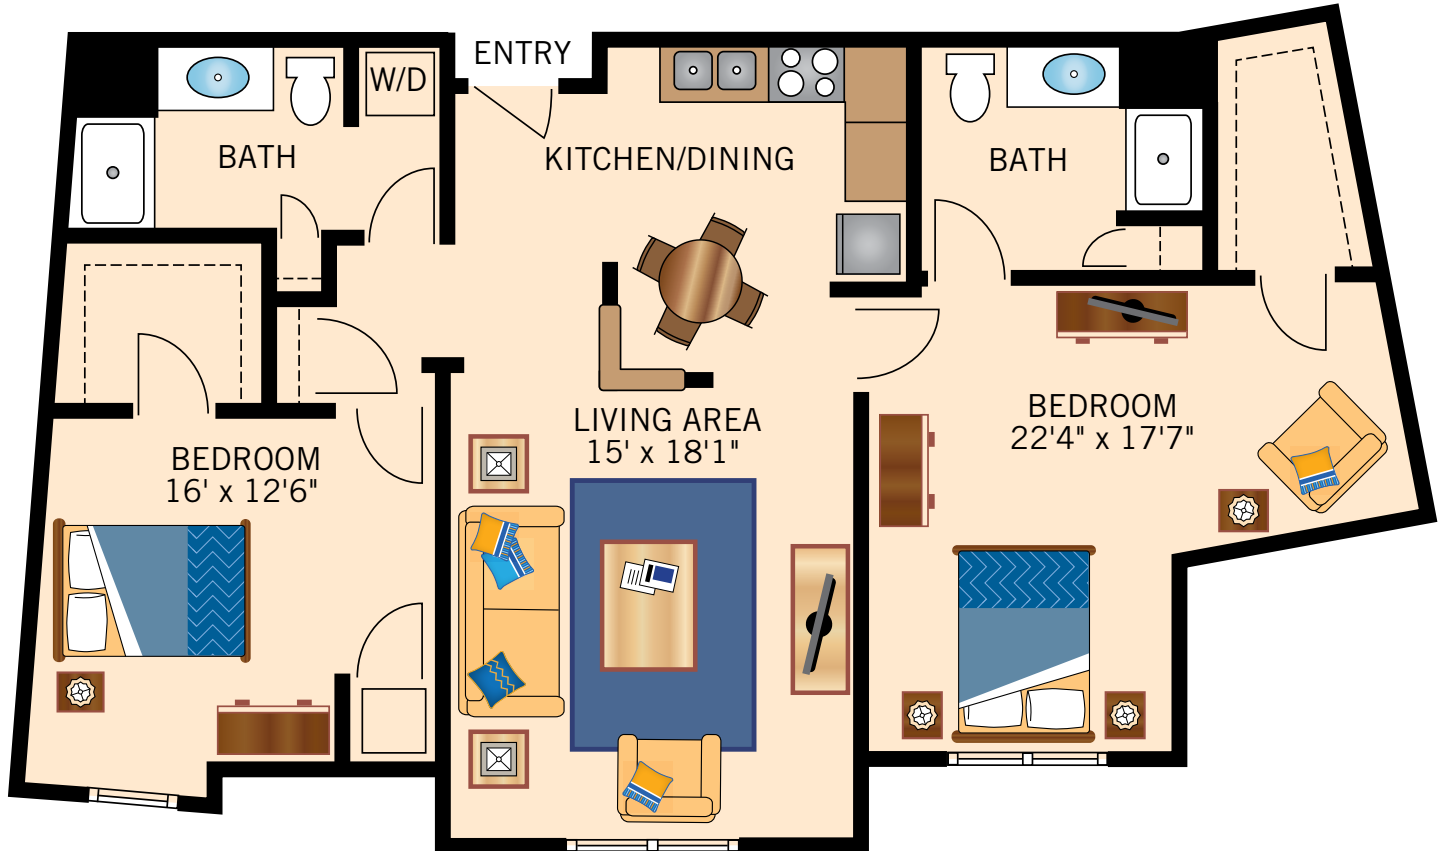

Floor plans are not to scale and are shown for comparative purposes only.  
Actual apartment floor plans may have minor variations.

**TRIBUTE I**  
**TWO BEDROOM ONE BATH**  
1,090 Square Feet

Floor plans are not to scale and are shown for comparative purposes only.  
Actual apartment floor plans may have minor variations.

**TRIBUTE II**  
**TWO BEDROOM ONE AND A HALF BATH**  
1,090 Square Feet

Floor plans are not to scale and are shown for comparative purposes only.  
Actual apartment floor plans may have minor variations.

**WINDSOR**  
**TWO BEDROOM TWO BATH**  
1,180 Square Feet

Floor plans are not to scale and are shown for comparative purposes only.  
Actual apartment floor plans may have minor variations.

**LEGEND**

**TWO BEDROOM TWO BATH**

1,345 Square Feet

Floor plans are not to scale and are shown for comparative purposes only.  
Actual apartment floor plans may have minor variations.