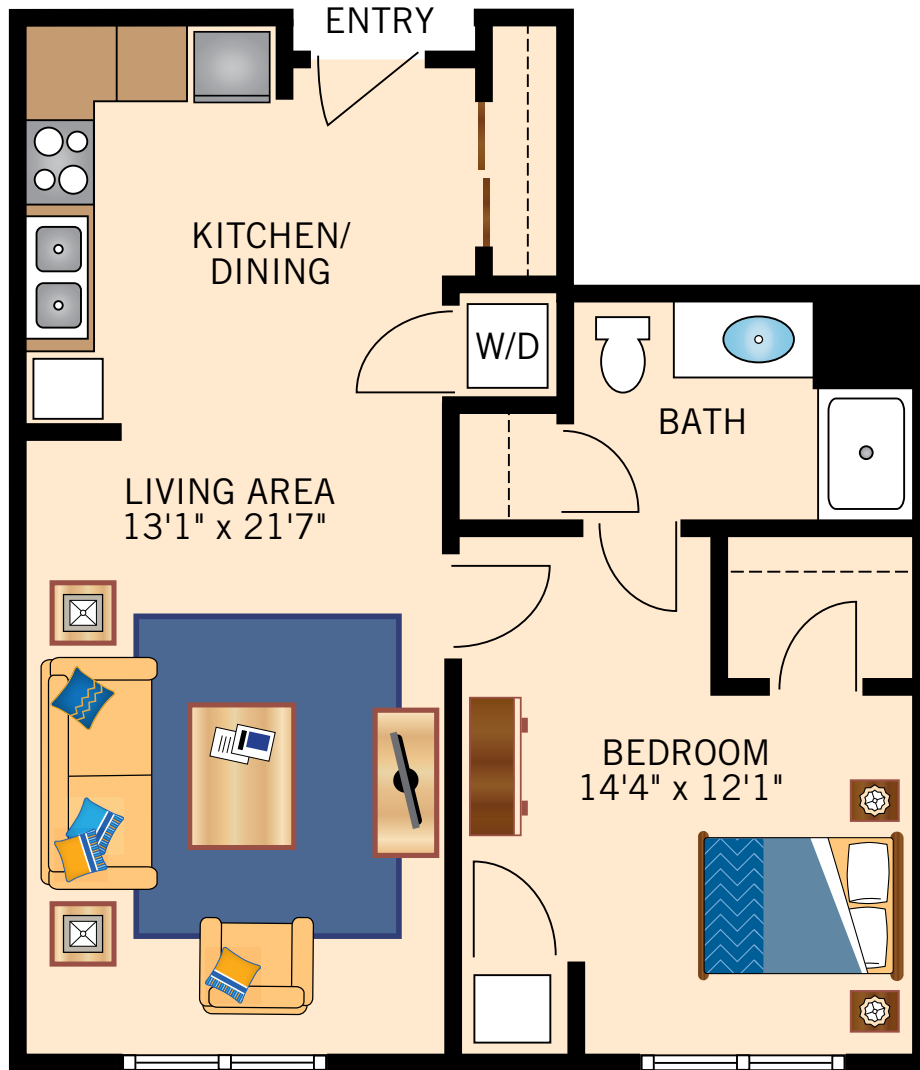

**BRISTOL**  
**ONE BEDROOM ONE BATH**  
735 Square Feet

Floor plans are not to scale and are shown for comparative purposes only.  
Actual apartment floor plans may have minor variations.

**BRADFORD**  
**ONE BEDROOM ONE BATH**  
825 Square Feet

Floor plans are not to scale and are shown for comparative purposes only.  
Actual apartment floor plans may have minor variations.

**GREENBRIAR**  
**ONE BEDROOM ONE BATH**  
870 Square Feet

Floor plans are not to scale and are shown for comparative purposes only.  
Actual apartment floor plans may have minor variations.

**HERITAGE I**  
**TWO BEDROOM ONE BATH**  
1,015 Square Feet

Floor plans are not to scale and are shown for comparative purposes only.  
Actual apartment floor plans may have minor variations.

**HERITAGE II**  
**TWO BEDROOM ONE AND A HALF BATH**  
1,230 Square Feet

Floor plans are not to scale and are shown for comparative purposes only.  
Actual apartment floor plans may have minor variations.

**TRIBUTE I**  
**TWO BEDROOM ONE BATH**  
1,090 Square Feet

Floor plans are not to scale and are shown for comparative purposes only.  
Actual apartment floor plans may have minor variations.