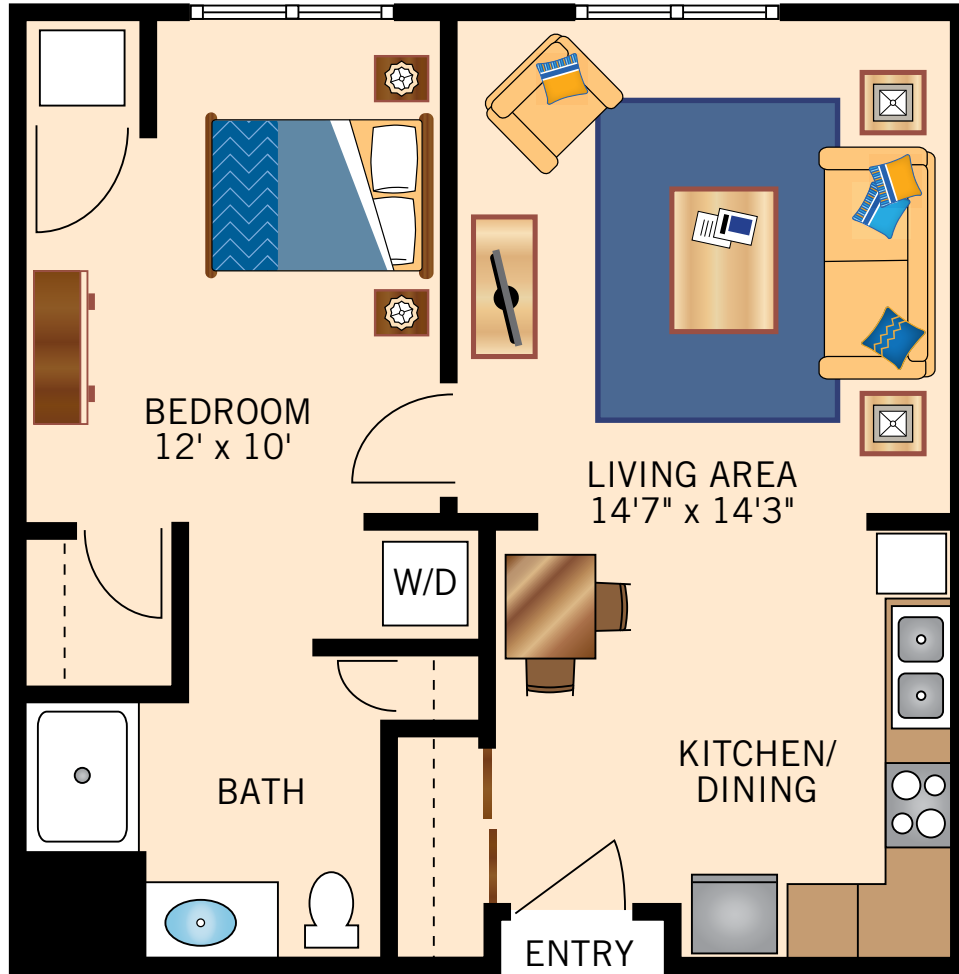

**BRISTOL**  
**ONE BEDROOM ONE BATH**  
735 Square Feet

Floor plans are not to scale and are shown for comparative purposes only.  
Actual apartment floor plans may have minor variations.

**BRADFORD**  
**ONE BEDROOM ONE BATH**  
825 Square Feet

Floor plans are not to scale and are shown for comparative purposes only.  
Actual apartment floor plans may have minor variations.

**GREENBRIAR**  
**ONE BEDROOM ONE BATH**  
870 Square Feet

Floor plans are not to scale and are shown for comparative purposes only.  
Actual apartment floor plans may have minor variations.

**HERITAGE I**  
**TWO BEDROOM ONE BATH**  
1,015 Square Feet

Floor plans are not to scale and are shown for comparative purposes only.  
Actual apartment floor plans may have minor variations.

**HERITAGE II**  
**TWO BEDROOM ONE AND A HALF BATH**  
1,230 Square Feet

Floor plans are not to scale and are shown for comparative purposes only.  
Actual apartment floor plans may have minor variations.

**TRIBUTE I**  
**TWO BEDROOM ONE BATH**  
1,090 Square Feet

Floor plans are not to scale and are shown for comparative purposes only.  
Actual apartment floor plans may have minor variations.