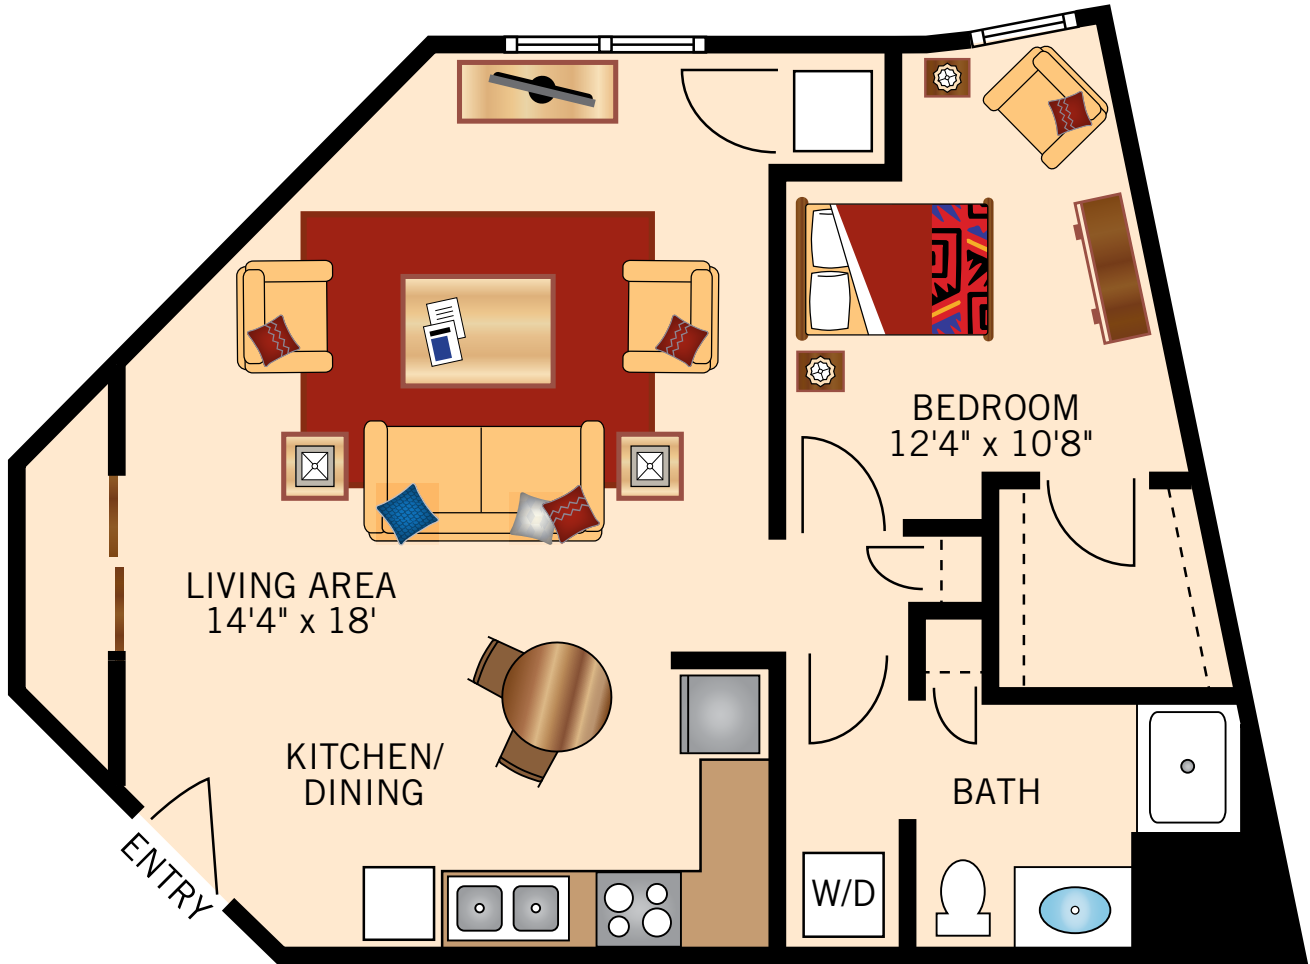

**BRISTOL**  
**ONE BEDROOM ONE BATH**  
735 Square Feet

Floor plans are not to scale and are shown for comparative purposes only.  
Actual apartment floor plans may have minor variations.

**BRADFORD**  
**ONE BEDROOM ONE BATH**  
825 Square Feet

Floor plans are not to scale and are shown for comparative purposes only.  
Actual apartment floor plans may have minor variations.

**GREENBRIAR**  
**ONE BEDROOM ONE BATH**  
870 Square Feet

Floor plans are not to scale and are shown for comparative purposes only.  
Actual apartment floor plans may have minor variations.

**HERITAGE I**  
**TWO BEDROOM ONE BATH**  
1,015 Square Feet

Floor plans are not to scale and are shown for comparative purposes only.  
Actual apartment floor plans may have minor variations.

**HERITAGE II**  
**TWO BEDROOM ONE AND A HALF BATH**  
1,230 Square Feet

Floor plans are not to scale and are shown for comparative purposes only.  
Actual apartment floor plans may have minor variations.

**TRIBUTE I**  
**TWO BEDROOM ONE BATH**  
1,090 Square Feet

Floor plans are not to scale and are shown for comparative purposes only.  
Actual apartment floor plans may have minor variations.