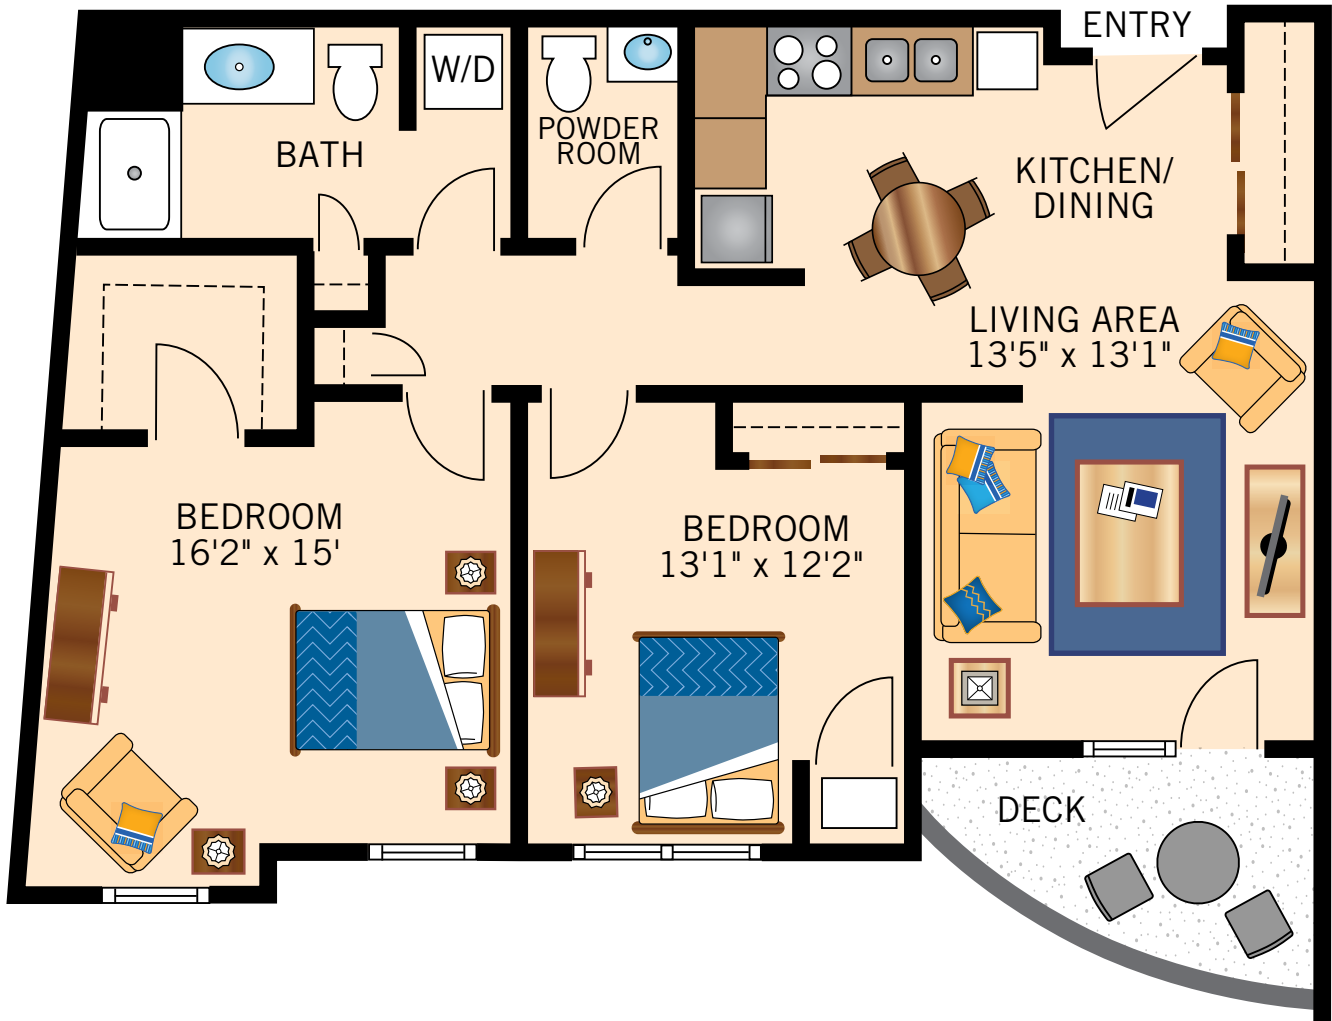

Floor plans are not to scale and are shown for comparative purposes only.  
Actual apartment floor plans may have minor variations.

**GREENBRIAR**  
**ONE BEDROOM ONE BATH**  
870 Square Feet

Floor plans are not to scale and are shown for comparative purposes only.  
Actual apartment floor plans may have minor variations.

**HERITAGE I**  
**TWO BEDROOM ONE BATH**  
1,015 Square Feet

Floor plans are not to scale and are shown for comparative purposes only.  
Actual apartment floor plans may have minor variations.

**HERITAGE II**  
**TWO BEDROOM ONE AND A HALF BATH**  
1,230 Square Feet

Floor plans are not to scale and are shown for comparative purposes only.  
Actual apartment floor plans may have minor variations.

**TRIBUTE I**  
**TWO BEDROOM ONE BATH**  
1,090 Square Feet

Floor plans are not to scale and are shown for comparative purposes only.  
Actual apartment floor plans may have minor variations.

**TRIBUTE II**  
**TWO BEDROOM ONE AND A HALF BATH**  
1,090 Square Feet

Floor plans are not to scale and are shown for comparative purposes only.  
Actual apartment floor plans may have minor variations.