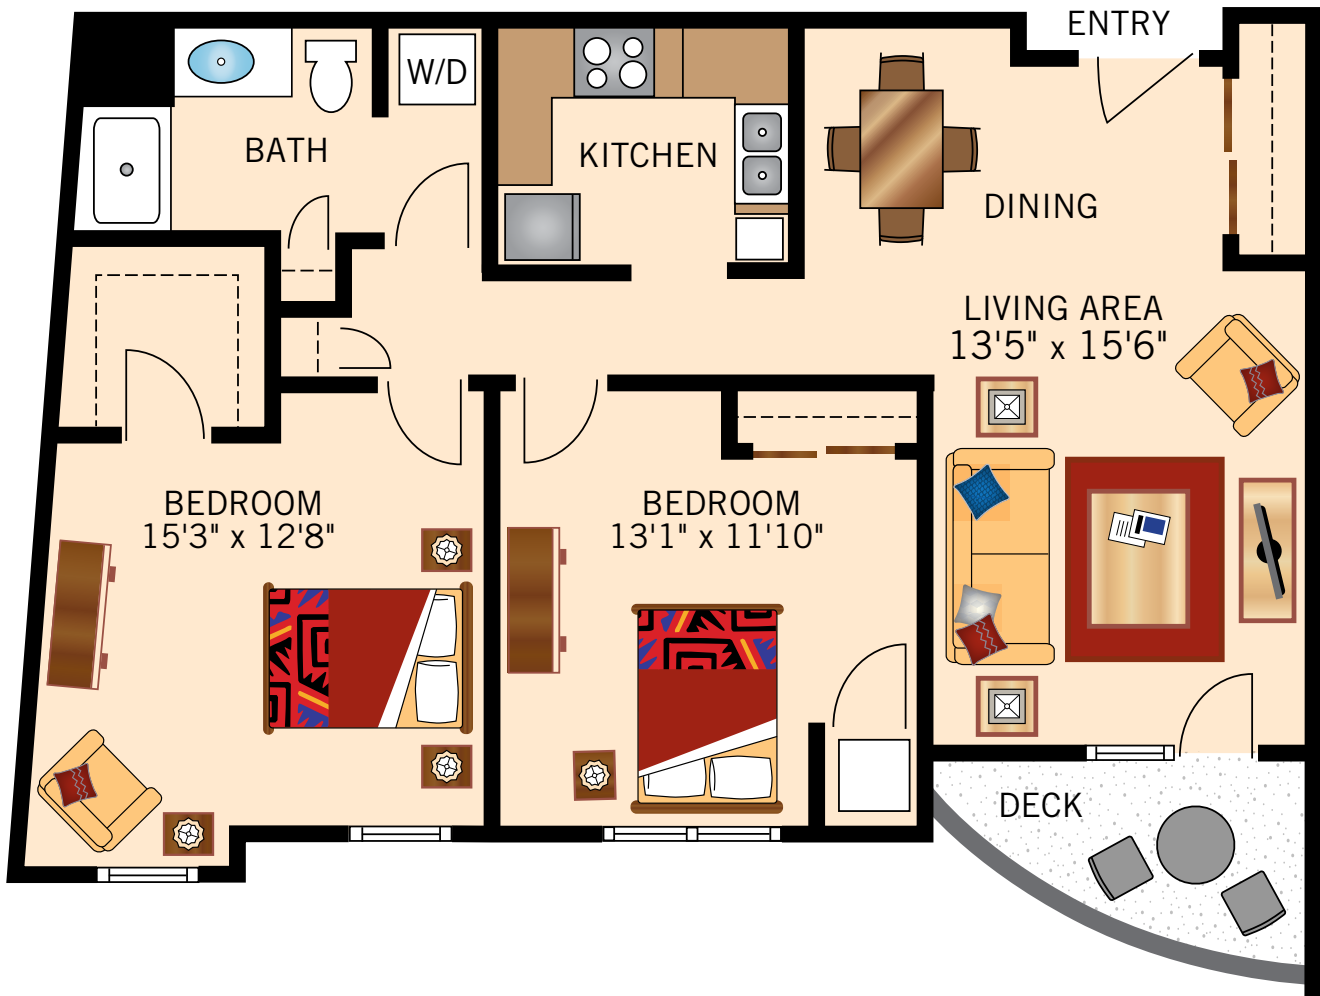

Floor plans are not to scale and are shown for comparative purposes only.  
Actual apartment floor plans may have minor variations.

**GREENBRIAR**  
**ONE BEDROOM ONE BATH**  
870 Square Feet

Floor plans are not to scale and are shown for comparative purposes only.  
Actual apartment floor plans may have minor variations.

**HERITAGE I**  
**TWO BEDROOM ONE BATH**  
1,015 Square Feet

Floor plans are not to scale and are shown for comparative purposes only.  
Actual apartment floor plans may have minor variations.

**HERITAGE II**  
**TWO BEDROOM ONE AND A HALF BATH**  
1,230 Square Feet

Floor plans are not to scale and are shown for comparative purposes only.  
Actual apartment floor plans may have minor variations.

**TRIBUTE I**  
**TWO BEDROOM ONE BATH**  
1,090 Square Feet

Floor plans are not to scale and are shown for comparative purposes only.  
Actual apartment floor plans may have minor variations.

**TRIBUTE II**  
**TWO BEDROOM ONE AND A HALF BATH**  
1,090 Square Feet

Floor plans are not to scale and are shown for comparative purposes only.  
Actual apartment floor plans may have minor variations.