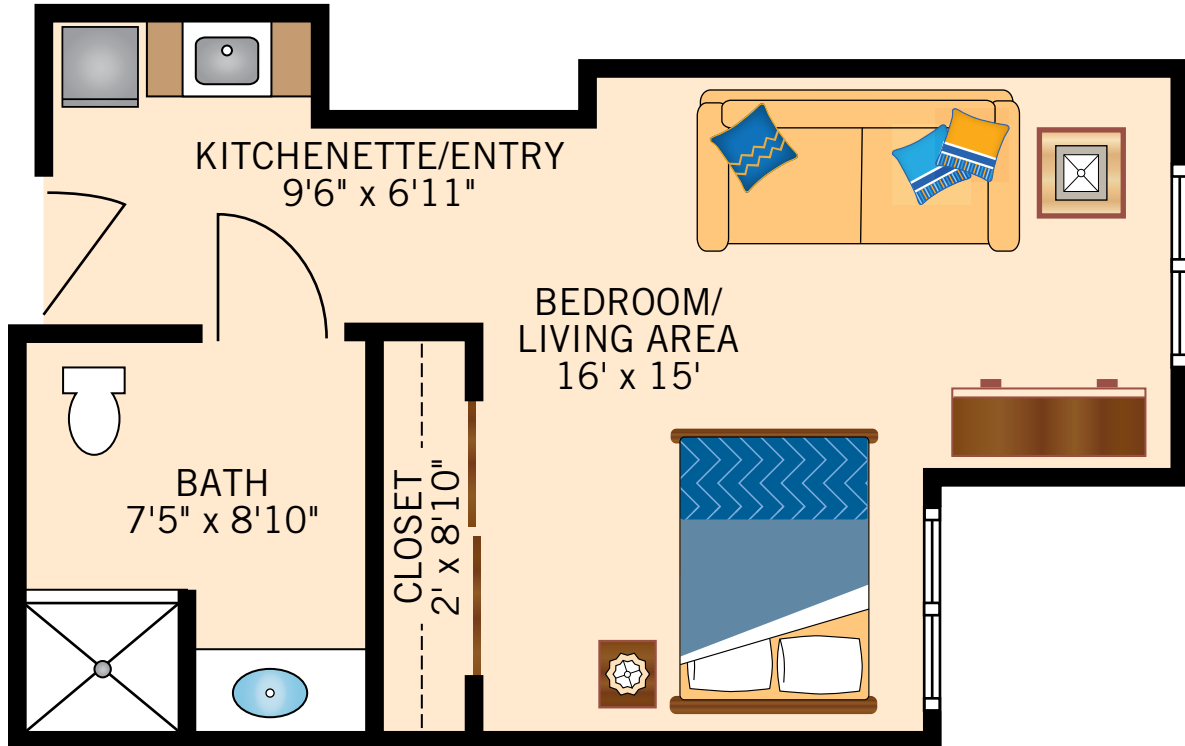

HEPBURN
PRIVATE SUITE
347 Square Feet

Floor plans are not to scale and are shown for comparative purposes only.
Actual apartment floor plans may have minor variations.

SINATRA
PRIVATE SUITE
350 Square Feet

Floor plans are not to scale and are shown for comparative purposes only.
Actual apartment floor plans may have minor variations.

GABLE
PRIVATE SUITE
354 Square Feet

Floor plans are not to scale and are shown for comparative purposes only.
Actual apartment floor plans may have minor variations.

ROGERS AND ASTAIRE
SHARED SUITE
460 Square Feet

Floor plans are not to scale and are shown for comparative purposes only.
Actual apartment floor plans may have minor variations.