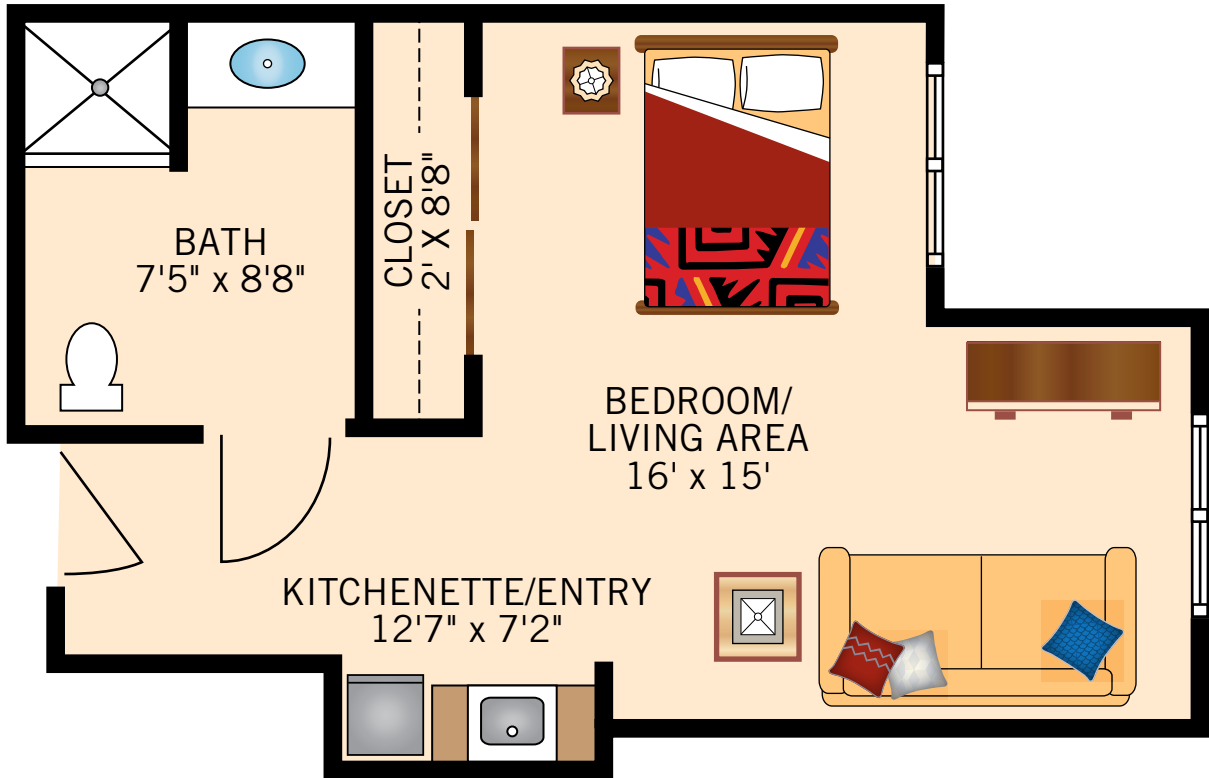

HEPBURN
PRIVATE SUITE
347 Square Feet

Floor plans are not to scale and are shown for comparative purposes only.
Actual apartment floor plans may have minor variations.

SINATRA
PRIVATE SUITE
350 Square Feet

Floor plans are not to scale and are shown for comparative purposes only.
Actual apartment floor plans may have minor variations.

GABLE
PRIVATE SUITE
354 Square Feet

Floor plans are not to scale and are shown for comparative purposes only.
Actual apartment floor plans may have minor variations.

ROGERS AND ASTAIRE
SHARED SUITE
460 Square Feet

Floor plans are not to scale and are shown for comparative purposes only.
Actual apartment floor plans may have minor variations.