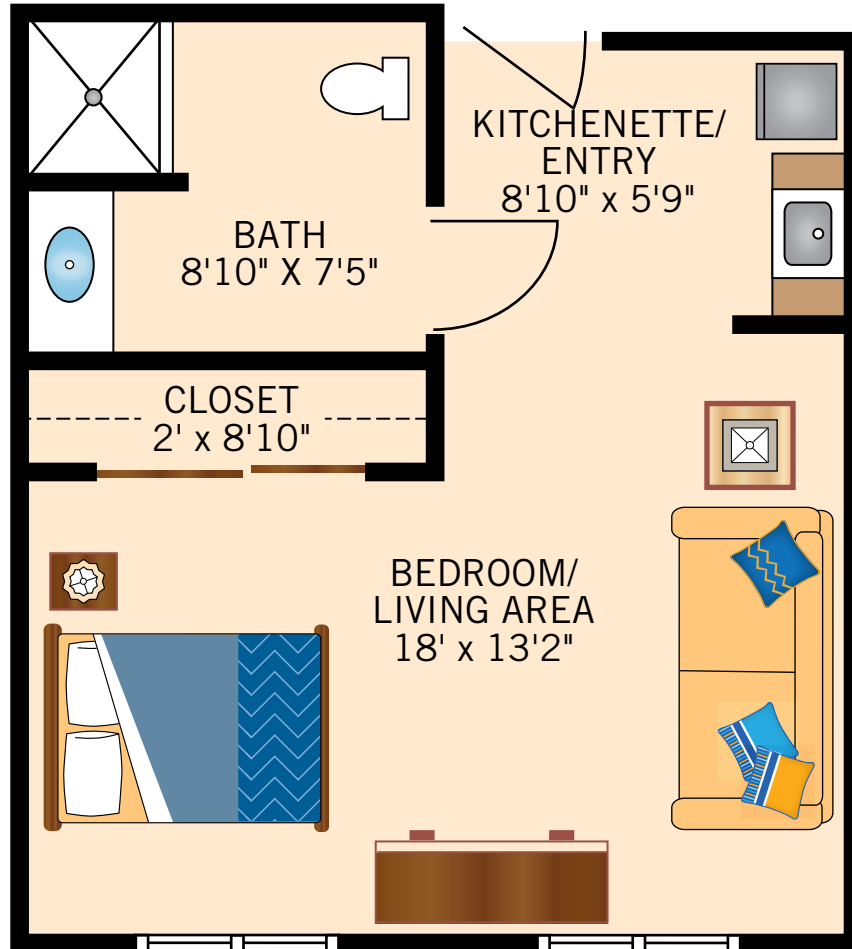

HEPBURN
PRIVATE SUITE
347 Square Feet

Floor plans are not to scale and are shown for comparative purposes only.
Actual apartment floor plans may have minor variations.

SINATRA
PRIVATE SUITE
350 Square Feet

Floor plans are not to scale and are shown for comparative purposes only.
Actual apartment floor plans may have minor variations.

GABLE
PRIVATE SUITE
354 Square Feet

Floor plans are not to scale and are shown for comparative purposes only.
Actual apartment floor plans may have minor variations.

ROGERS AND ASTAIRE
SHARED SUITE
460 Square Feet

Floor plans are not to scale and are shown for comparative purposes only.
Actual apartment floor plans may have minor variations.