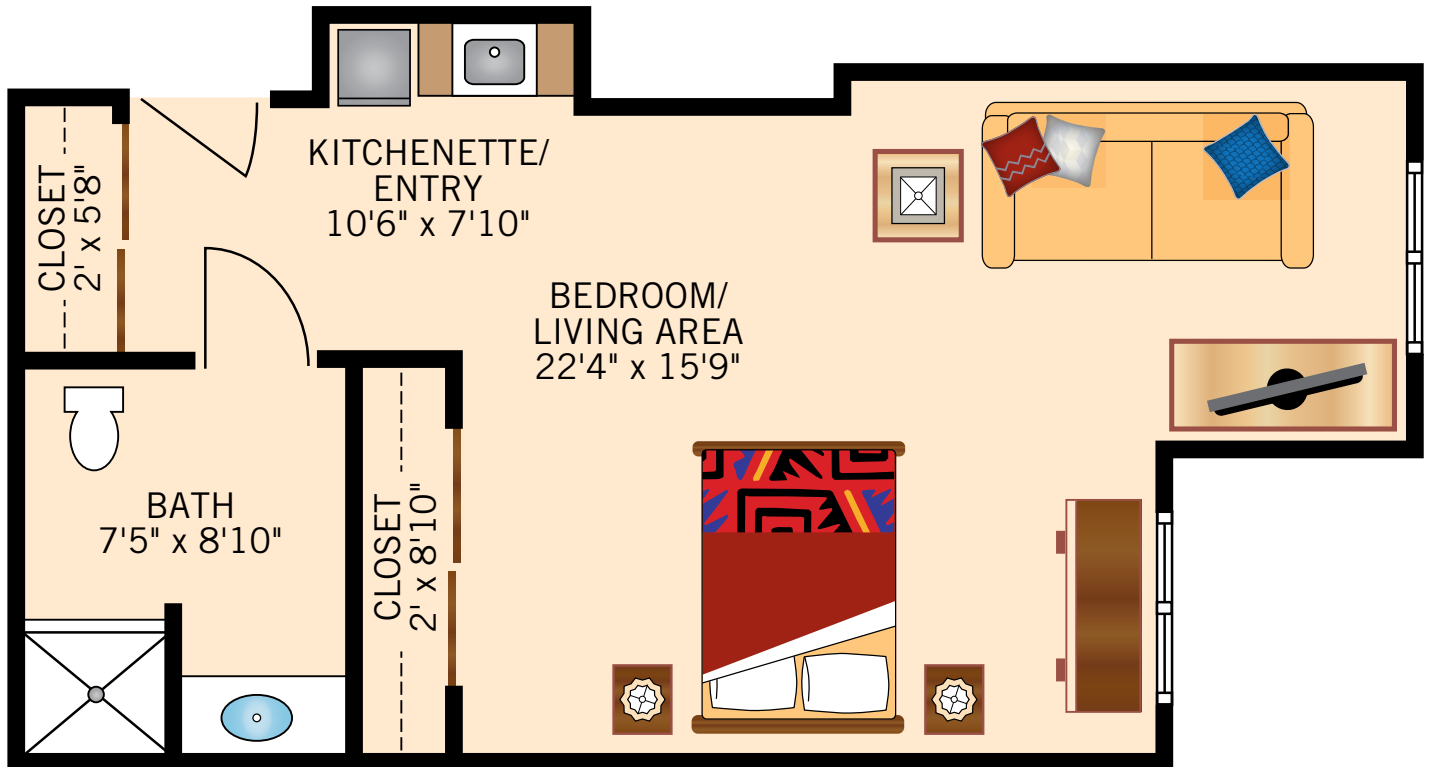

HEPBURN
PRIVATE SUITE
347 Square Feet

Floor plans are not to scale and are shown for comparative purposes only.
Actual apartment floor plans may have minor variations.

SINATRA
PRIVATE SUITE
350 Square Feet

Floor plans are not to scale and are shown for comparative purposes only.
Actual apartment floor plans may have minor variations.

GABLE
PRIVATE SUITE
354 Square Feet

Floor plans are not to scale and are shown for comparative purposes only.
Actual apartment floor plans may have minor variations.

ROGERS AND ASTAIRE
SHARED SUITE
460 Square Feet

Floor plans are not to scale and are shown for comparative purposes only.
Actual apartment floor plans may have minor variations.